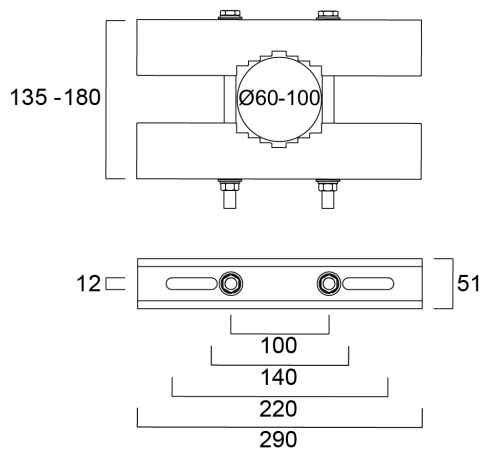

Raiden 3-21klm/Kalani Pole Clamp

Code article 2824177

SYLVANIA

Pole clamp to fix floodlight onto 60-100mm poles at any mounting height, compatible with 3/8/12/21 klm Raiden and all Kalani. Weight: 3kg.

Atouts techniques

Dimensions (mm)

Photométrie

Données générales

Nom du produit	Raiden 3-21klm/Kalani Pole Clamp
Technologie	Non - Electrical Device
Type d'accessoire	Mounting
Type of accessory	Plug/clamp
General application	Logistics & Industry
ETIM Class	EC002557
Warranty	5 ans

Données physiques

Longueur (mm)	290
Largeur (mm)	51
Nominal Product Height (mm)	57
Poids (kg)	3.0

Raiden 3-21klm/Kalani Pole Clamp

Code article 2824177

SYLVANIA

Emballage

Product EAN number	5025768241774
Longueur simple de l'emballage (cm)	32.0
Largeur simple de l'emballage (cm)	8.0
Packaging single depth (cm)	9.0
DUN14 (inner)	15025768241771
Units per outer package	2
Packaging outer length / height (cm)	32.0
Packaging outer width (cm)	17.0
Packaging outer depth (cm)	9.0