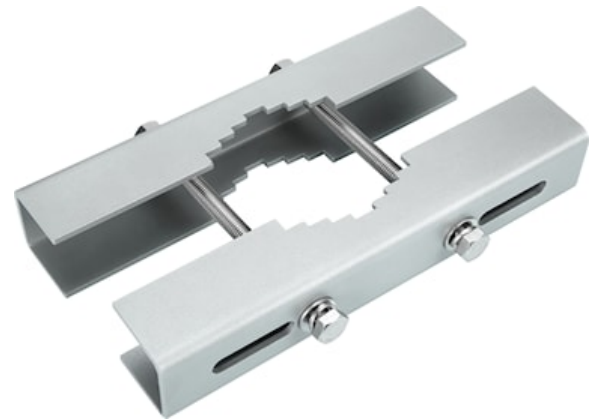

Raiden 3-21klm/Kalani Pole Clamp

Code article 2824177

SYLVANIA

Pole clamp to fix floodlight onto 60-100mm poles at any mounting height, compatible with 3/8/12/21 klm Raiden and all Kalani. Weight: 3kg.

Atouts techniques

Dimensions (mm)

Photométrie

Données générales

Nom du produit	Raiden 3-21klm/Kalani Pole Clamp
Technologie	Non - Electrical Device
Type d'accessoire	Mounting
Type of accessory	Plug/clamp
General application	Logistics & Industry
ETIM Class	EC002557
Warranty	5 ans

Données physiques

Longueur (mm)	290
Largeur (mm)	51
Nominal Product Height (mm)	57
Poids (kg)	3.0

Raiden 3-21klm/Kalani Pole Clamp

Code article 2824177

SYLVANIA

Emballage

Product EAN number	5025768241774
Longueur simple de l'emballage (cm)	32.0
Largeur simple de l'emballage (cm)	8.0
Packaging single depth (cm)	9.0
DUN14 (inner)	15025768241771
Units per outer package	2
Packaging outer length / height (cm)	32.0
Packaging outer width (cm)	17.0
Packaging outer depth (cm)	9.0