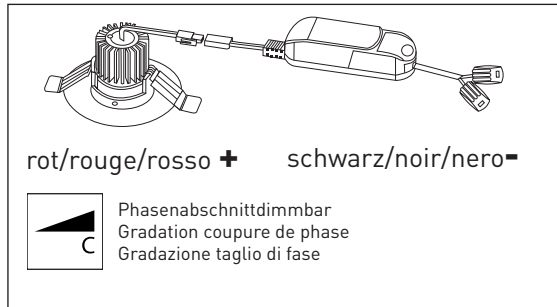

# maxLUCE LED Spot «FIXO»

### INHALT/ TENHEUR/ CONTENUTO:

1 maxLUCE LED SPOT  
1 LED Driver plug and play