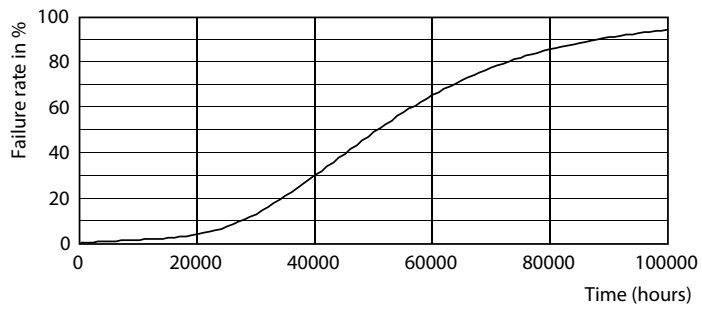

Product	D	C
MAS LEDBulbND7.3-100WE27830 A70 CLG UE	70 mm	127 mm

Photometrische Daten

General uniform lighting

Light Distribution Diagram

Spectral Power Distribution Colour

Ultraeffiziente LED-Lampe

Lebensdauer

Life Expectancy Diagram

Lumen Maintenance Diagram