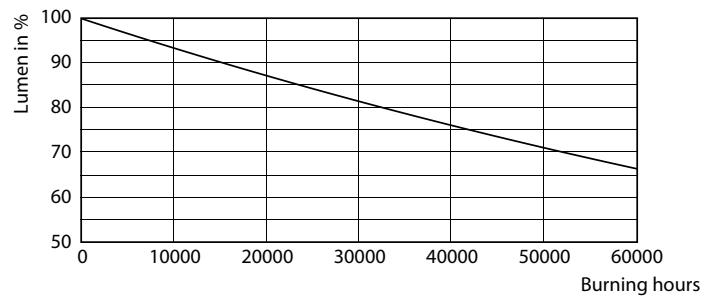

Product	D	C
MAS LEDBulbND7.3-100WE27830 A70 CLG UE	70 mm	127 mm

Photometrische Daten

General uniform lighting

Light Distribution Diagram

Spectral Power Distribution Colour

Ultraeffiziente LED-Lampe

Lebensdauer

Life Expectancy Diagram

Lumen Maintenance Diagram