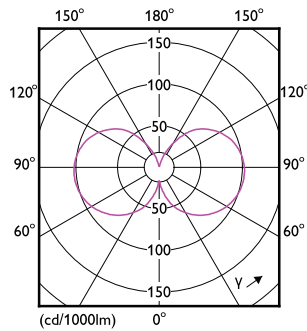

Product	D	C
MAS LEDBulbND7.3-100WE27830 A70 CLG UE	70 mm	127 mm

Photometrische Daten

General uniform lighting

Light Distribution Diagram

Spectral Power Distribution Colour

Ultraeffiziente LED-Lampe

Lebensdauer

Life Expectancy Diagram

Lumen Maintenance Diagram