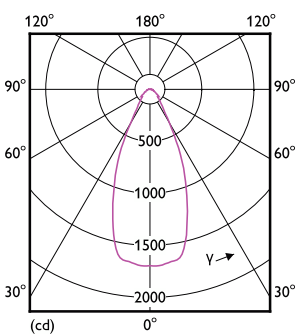

Abmessungsskizzen

MAS LEExpertColor 20-100W 927 AR111 45D

Product	D	C
MAS LEExpertColor 20-100W 927 AR111 45D	111 mm	62 mm

Photometrische Daten

Accent Lighting Spots

Light Distribution Diagram

MASTER LEDspot ExpertColor AR111

Photometrische Daten

Spectral Power Distribution Colour

Lebensdauer

Life Expectancy Diagram

Lumen Maintenance Diagram