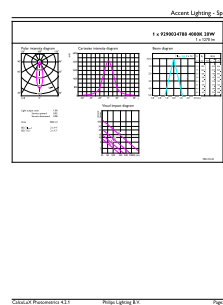

## Abmessungsskizzen

MAS LEExpertColor 20-100W 940 AR111 24D

| Product                                 | D      | C     |
|---|--------|-------|
| MAS LEExpertColor 20-100W 940 AR111 24D | 111 mm | 62 mm |

## Photometrische Daten

Light Distribution Diagram

Accent Lighting Spots