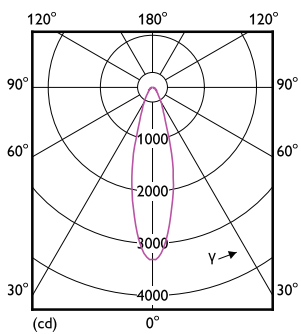

## Abmessungsskizzen

MAS LEExpertColor 20-100W 940 AR111 24D

| Product                                 | D      | C     |
|---|--------|-------|
| MAS LEExpertColor 20-100W 940 AR111 24D | 111 mm | 62 mm |

## Photometrische Daten

Light Distribution Diagram

Accent Lighting Spots