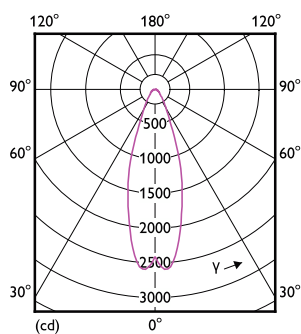

Abmessungsskizzen

MAS LEDExpertColor 20-100W 930 AR111 24D

Product	D	C
MAS LEDExpertColor 20-100W 930 AR111 24D	111 mm	62 mm

Photometrische Daten

Spectral Power Distribution Colour

Light Distribution Diagram