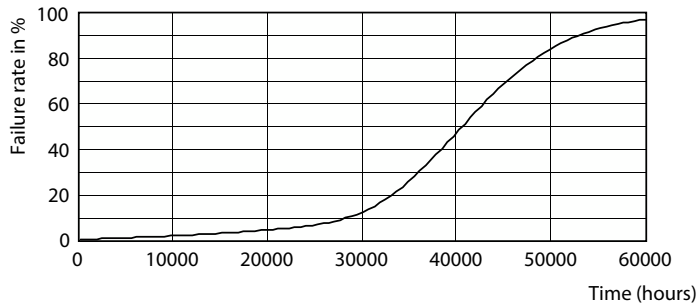

MASTER LEDspot ExpertColor AR111

Photometrische Daten

© 2023 Philips Lighting B.V. Page 1/1

Accent Lighting Spots

Lebensdauer

Life Expectancy Diagram

Lumen Maintenance Diagram