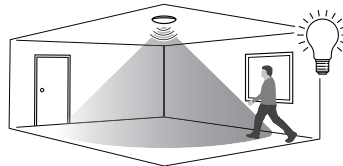

6	7	
●	●	5 sec
○	●	30 sec
●	○	60 sec
○	○	180 sec