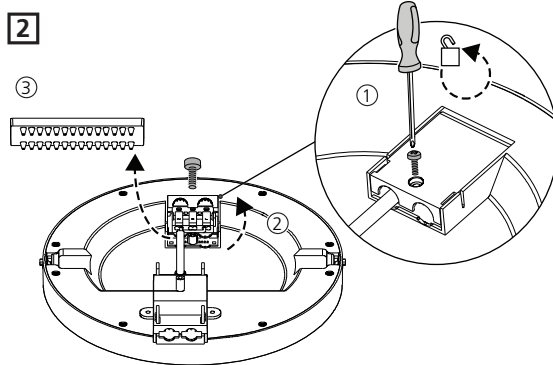

Item Code	L (mm)	W (mm)	H (mm)
0053147 0053148	225	225	60
0053149 0053152	285	285	60
0053150 0053151	360	360	60

1

2

3

4

Cool white 6500K
 Natural white 4000K
 Warm white 3000K

7a

⚡ AC 220-240V

5

6

WIRE: $\Phi 9 \sim \Phi 10$ No need plastic cover
WIRE: $\Phi 6 \sim \Phi 9$ Need plastic cover

0053152

1	Brightness	2	3	CCT	4	5	LUX	6	7	Delay	8	Light ON/OFF Settings
●	50%(9W)	●	●	3000K	●	●	10lux	●	●	5s	●	ON (No Dimming)
○	100%(18W)	○	●	4000K	○	●	20lux	○	●	30s	○	OFF (Dimming - 1sec ON / 3 sec OFF)
		●	○	6500K	●	○	40lux	●	○	60		
		○	○	-	○	○	24h	○	○	180s		