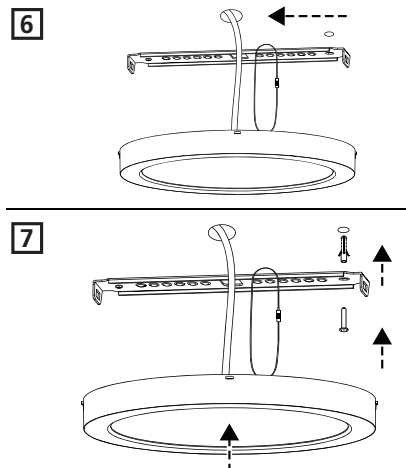

Item Code	L (mm)	W (mm)	H (mm)
0053147 0053148	225	225	60
0053149 0053152	285	285	60
0053150 0053151	360	360	60

1

2

3

4

Cool white 6500K
 Natural white 4000K
 Warm white 3000K

7a

⚡ AC 220-240V

5

6

WIRE: $\Phi 9 \sim \Phi 10$ No need plastic cover
WIRE: $\Phi 6 \sim \Phi 9$ Need plastic cover

0053152

1	Brightness	2	3	CCT	4	5	LUX	6	7	Delay	8	Light ON/OFF Settings
●	50%(9W)	●	●	3000K	●	●	10lux	●	●	5s	●	ON (No Dimming)
○	100%(18W)	○	●	4000K	○	●	20lux	○	●	30s	○	OFF (Dimming - 1sec ON / 3 sec OFF)
		●	○	6500K	●	○	40lux	●	○	60		
		○	○	-	○	○	24h	○	○	180s		