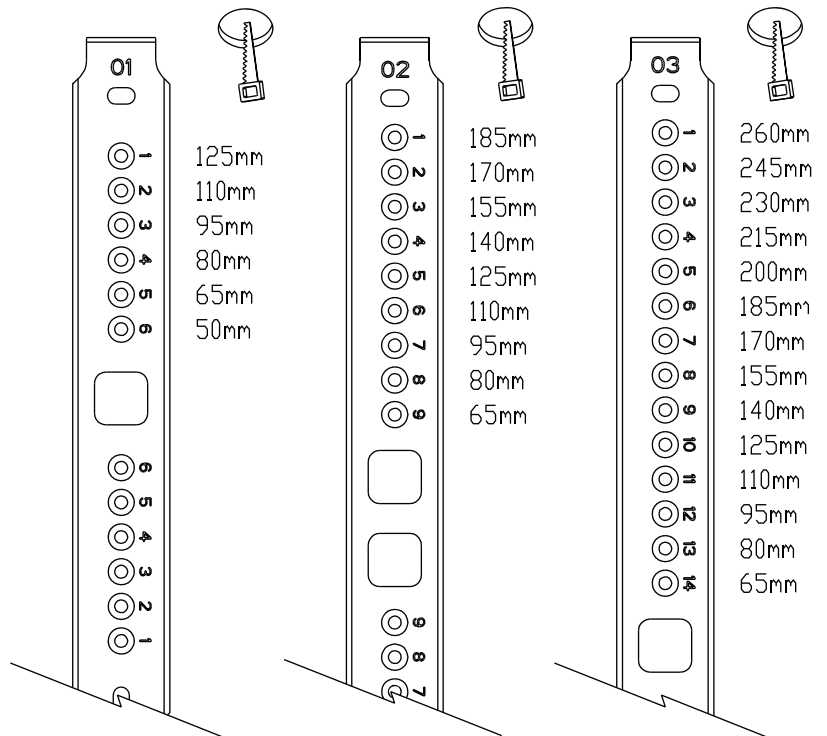

Item Code	L (mm)	W (mm)	H (mm)
0053147 0053148	225	225	60
0053149 0053152	285	285	60
0053150 0053151	360	360	60

1

2

3

4

Cool white 6500K
 Natural white 4000K
 Warm white 3000K

7a

⚡ AC 220-240V

5

6

WIRE: $\Phi 9 \sim \Phi 10$ No need plastic cover
WIRE: $\Phi 6 \sim \Phi 9$ Need plastic cover

0053152

1	Brightness	2	3	CCT	4	5	LUX	6	7	Delay	8	Light ON/OFF Settings
●	50%(9W)	●	●	3000K	●	●	10lux	●	●	5s	●	ON (No Dimming)
○	100%(18W)	○	●	4000K	○	●	20lux	○	●	30s	○	OFF (Dimming - 1sec ON / 3 sec OFF)
		●	○	6500K	●	○	40lux	●	○	60		
		○	○	-	○	○	24h	○	○	180s		

9W
●
↑
↓
○
18W

1	POWER
●	50% (9W)
○	100% (18W)

3000K
4000K
6500K

2	3	CCT
●	●	3000K
○	●	4000K
●	○	6500K
○	○	—

4	5	
●	●	10 lux
○	●	20 lux
●	○	40 lux
○	○	24 h

6	7	
●	●	5 sec
○	●	30 sec
●	○	60 sec
○	○	180 sec

8 Light ON/OFF Settings