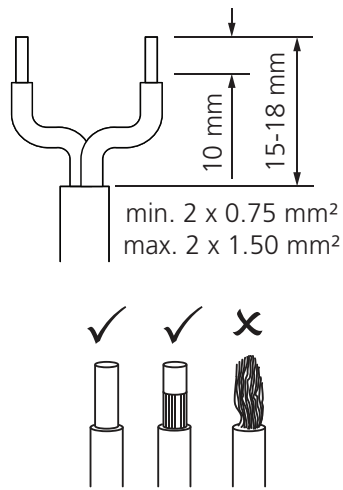

Item Code	L (mm)	W (mm)	H (mm)
0053147 0053148	225	225	60
0053149 0053152	285	285	60
0053150 0053151	360	360	60

1

2

3

4

Cool white 6500K
 Natural white 4000K
 Warm white 3000K

7a

⚡ AC 220-240V

5

6

WIRE: $\Phi 9 \sim \Phi 10$ No need plastic cover
WIRE: $\Phi 6 \sim \Phi 9$ Need plastic cover

0053152

1	Brightness	2	3	CCT	4	5	LUX	6	7	Delay	8	Light ON/OFF Settings
●	50%(9W)	●	●	3000K	●	●	10lux	●	●	5s	●	ON (No Dimming)
○	100%(18W)	○	●	4000K	○	●	20lux	○	●	30s	○	OFF (Dimming - 1sec ON / 3 sec OFF)
		●	○	6500K	●	○	40lux	●	○	60		
		○	○	-	○	○	24h	○	○	180s		