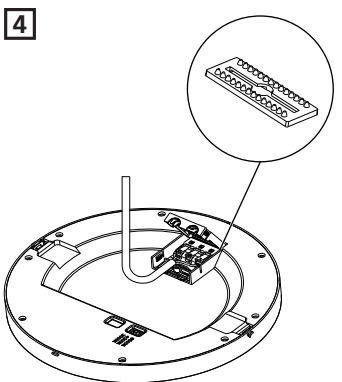

Item Code	L (mm)	W (mm)	H (mm)
0053147 0053148	225	225	60
0053149 0053152	285	285	60
0053150 0053151	360	360	60

1

2

3

4

Cool white 6500K
 Natural white 4000K
 Warm white 3000K

7a

⚡ AC 220-240V

5

6

WIRE: $\Phi 9 \sim \Phi 10$ No need plastic cover
WIRE: $\Phi 6 \sim \Phi 9$ Need plastic cover

0053152

1	Brightness	2	3	CCT	4	5	LUX	6	7	Delay	8	Light ON/OFF Settings
●	50%(9W)	●	●	3000K	●	●	10lux	●	●	5s	●	ON (No Dimming)
○	100%(18W)	○	●	4000K	○	●	20lux	○	●	30s	○	OFF (Dimming - 1sec ON / 3 sec OFF)
		●	○	6500K	●	○	40lux	●	○	60		
		○	○	-	○	○	24h	○	○	180s		