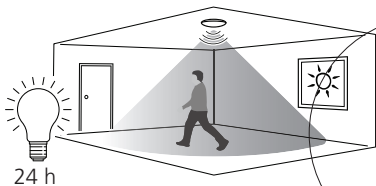

3000K
4000K
6500K

2	3	CCT
●	●	3000K
○	●	4000K
●	○	6500K
○	○	—