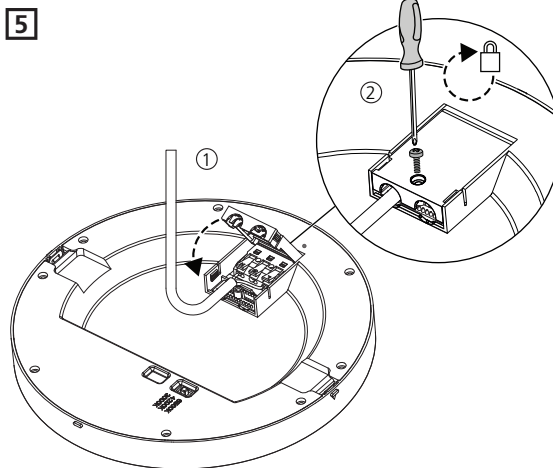

Item Code	L (mm)	W (mm)	H (mm)
0053147 0053148	225	225	60
0053149 0053152	285	285	60
0053150 0053151	360	360	60

1

2

3

4

Cool white 6500K
 Natural white 4000K
 Warm white 3000K

7a

⚡ AC 220-240V

5

6

WIRE: $\Phi 9 \sim \Phi 10$ No need plastic cover
WIRE: $\Phi 6 \sim \Phi 9$ Need plastic cover

0053152

1	Brightness	2	3	CCT	4	5	LUX	6	7	Delay	8	Light ON/OFF Settings
●	50%(9W)	●	●	3000K	●	●	10lux	●	●	5s	●	ON (No Dimming)
○	100%(18W)	○	●	4000K	○	●	20lux	○	●	30s	○	OFF (Dimming - 1sec ON / 3 sec OFF)
		●	○	6500K	●	○	40lux	●	○	60		
		○	○	-	○	○	24h	○	○	180s		