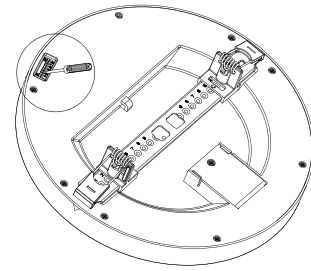

Item Code	L (mm)	W (mm)	H (mm)
0053147 0053148	225	225	60
0053149 0053152	285	285	60
0053150 0053151	360	360	60

1

2

3

4

Cool white 6500K
 Natural white 4000K
 Warm white 3000K

7a

⚡ AC 220-240V

5

6

WIRE: $\Phi 9 \sim \Phi 10$ No need plastic cover
WIRE: $\Phi 6 \sim \Phi 9$ Need plastic cover

0053152

1	Brightness	2	3	CCT	4	5	LUX	6	7	Delay	8	Light ON/OFF Settings
●	50%(9W)	●	●	3000K	●	●	10lux	●	●	5s	●	ON (No Dimming)
○	100%(18W)	○	●	4000K	○	●	20lux	○	●	30s	○	OFF (Dimming - 1sec ON / 3 sec OFF)
		●	○	6500K	●	○	40lux	●	○	60		
		○	○	-	○	○	24h	○	○	180s		