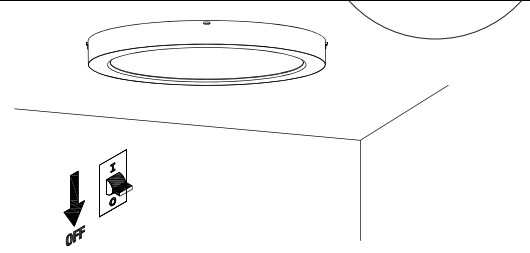

5

6

WIRE: $\Phi 9 \sim \Phi 10$ No need plastic cover
WIRE: $\Phi 6 \sim \Phi 9$ Need plastic cover

0053152

1	Brightness	2	3	CCT	4	5	LUX	6	7	Delay	8	Light ON/OFF Settings
●	50%(9W)	●	●	3000K	●	●	10lux	●	●	5s	●	ON (No Dimming)
○	100%(18W)	○	●	4000K	○	●	20lux	○	●	30s	○	OFF (Dimming - 1sec ON / 3 sec OFF)
		●	○	6500K	●	○	40lux	●	○	60		
		○	○	-	○	○	24h	○	○	180s		