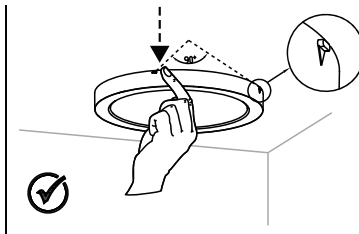

5

6

WIRE: $\Phi 9 \sim \Phi 10$ No need plastic cover
WIRE: $\Phi 6 \sim \Phi 9$ Need plastic cover

0053152

1	Brightness	2	3	CCT	4	5	LUX	6	7	Delay	8	Light ON/OFF Settings
●	50%(9W)	●	●	3000K	●	●	10lux	●	●	5s	●	ON (No Dimming)
○	100%(18W)	○	●	4000K	○	●	20lux	○	●	30s	○	OFF (Dimming - 1sec ON / 3 sec OFF)
		●	○	6500K	●	○	40lux	●	○	60		
		○	○	-	○	○	24h	○	○	180s		