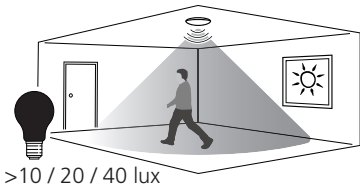

3000K
4000K
6500K

2	3	CCT
●	●	3000K
○	●	4000K
●	○	6500K
○	○	—