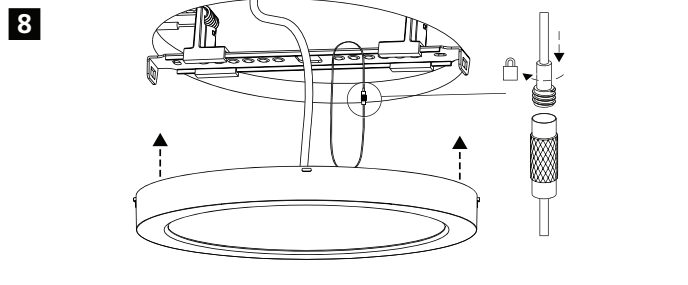

Item Code	L (mm)	W (mm)	H (mm)
0053147 0053148	225	225	60
0053149 0053152	285	285	60
0053150 0053151	360	360	60

1

2

3

4

Cool white 6500K
 Natural white 4000K
 Warm white 3000K

7a

⚡ AC 220-240V

5

6

WIRE: $\Phi 9 \sim \Phi 10$ No need plastic cover
WIRE: $\Phi 6 \sim \Phi 9$ Need plastic cover

0053152

1	Brightness	2	3	CCT	4	5	LUX	6	7	Delay	8	Light ON/OFF Settings
●	50%(9W)	●	●	3000K	●	●	10lux	●	●	5s	●	ON (No Dimming)
○	100%(18W)	○	●	4000K	○	●	20lux	○	●	30s	○	OFF (Dimming - 1sec ON / 3 sec OFF)
		●	○	6500K	●	○	40lux	●	○	60		
		○	○	-	○	○	24h	○	○	180s		