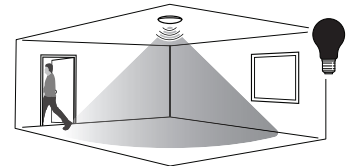

6	7	
●	●	5 sec
○	●	30 sec
●	○	60 sec
○	○	180 sec