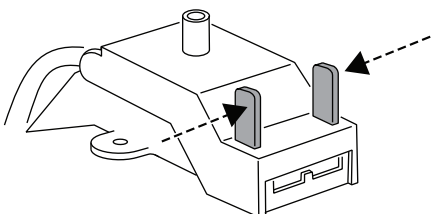

Item Code	L (mm)	W (mm)	H (mm)
0053147 0053148	225	225	60
0053149 0053152	285	285	60
0053150 0053151	360	360	60

1

2

3

4

Cool white 6500K
 Natural white 4000K
 Warm white 3000K

7a

⚡ AC 220-240V

5

6

WIRE: $\Phi 9 \sim \Phi 10$ No need plastic cover
WIRE: $\Phi 6 \sim \Phi 9$ Need plastic cover

0053152

1	Brightness	2	3	CCT	4	5	LUX	6	7	Delay	8	Light ON/OFF Settings
●	50%(9W)	●	●	3000K	●	●	10lux	●	●	5s	●	ON (No Dimming)
○	100%(18W)	○	●	4000K	○	●	20lux	○	●	30s	○	OFF (Dimming - 1sec ON / 3 sec OFF)
		●	○	6500K	●	○	40lux	●	○	60		
		○	○	-	○	○	24h	○	○	180s		