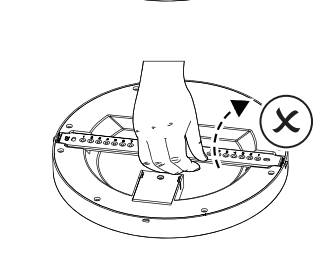

5

6

WIRE: $\Phi 9 \sim \Phi 10$ No need plastic cover
WIRE: $\Phi 6 \sim \Phi 9$ Need plastic cover

0053152

1	Brightness	2	3	CCT	4	5	LUX	6	7	Delay	8	Light ON/OFF Settings
●	50%(9W)	●	●	3000K	●	●	10lux	●	●	5s	●	ON (No Dimming)
○	100%(18W)	○	●	4000K	○	●	20lux	○	●	30s	○	OFF (Dimming - 1sec ON / 3 sec OFF)
		●	○	6500K	●	○	40lux	●	○	60		
		○	○	-	○	○	24h	○	○	180s		