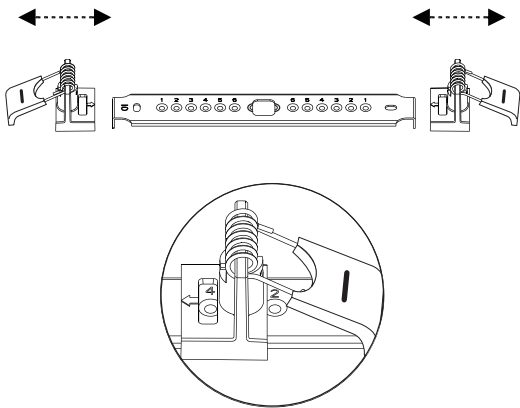

Item Code	L (mm)	W (mm)	H (mm)
0053147 0053148	225	225	60
0053149 0053152	285	285	60
0053150 0053151	360	360	60

1

2

3

4

Cool white 6500K
 Natural white 4000K
 Warm white 3000K

7a

⚡ AC 220-240V

5

6

WIRE: $\Phi 9 \sim \Phi 10$ No need plastic cover
WIRE: $\Phi 6 \sim \Phi 9$ Need plastic cover

0053152

1	Brightness	2	3	CCT	4	5	LUX	6	7	Delay	8	Light ON/OFF Settings
●	50%(9W)	●	●	3000K	●	●	10lux	●	●	5s	●	ON (No Dimming)
○	100%(18W)	○	●	4000K	○	●	20lux	○	●	30s	○	OFF (Dimming - 1sec ON / 3 sec OFF)
		●	○	6500K	●	○	40lux	●	○	60		
		○	○	-	○	○	24h	○	○	180s		