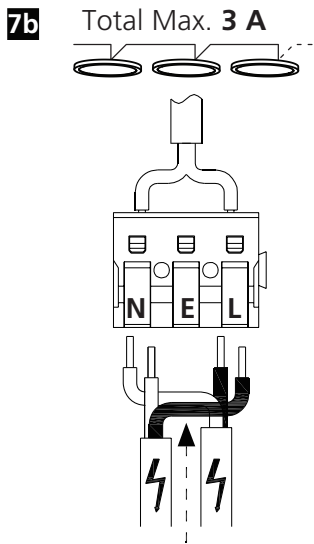

Item Code	L (mm)	W (mm)	H (mm)
0053147 0053148	225	225	60
0053149 0053152	285	285	60
0053150 0053151	360	360	60

1

2

3

4

Cool white 6500K
 Natural white 4000K
 Warm white 3000K

7a

⚡ AC 220-240V

5

6

WIRE: $\Phi 9 \sim \Phi 10$ No need plastic cover
WIRE: $\Phi 6 \sim \Phi 9$ Need plastic cover

0053152

1	Brightness	2	3	CCT	4	5	LUX	6	7	Delay	8	Light ON/OFF Settings
●	50%(9W)	●	●	3000K	●	●	10lux	●	●	5s	●	ON (No Dimming)
○	100%(18W)	○	●	4000K	○	●	20lux	○	●	30s	○	OFF (Dimming - 1sec ON / 3 sec OFF)
		●	○	6500K	●	○	40lux	●	○	60		
		○	○	-	○	○	24h	○	○	180s		