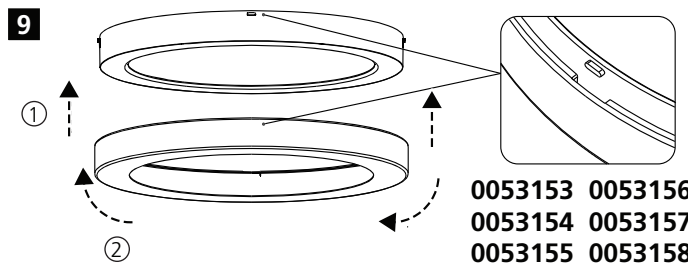

Item Code	L (mm)	W (mm)	H (mm)
0053147 0053148	225	225	60
0053149 0053152	285	285	60
0053150 0053151	360	360	60

1

2

3

4

Cool white 6500K
 Natural white 4000K
 Warm white 3000K

7a

⚡ AC 220-240V

5

6

WIRE: $\Phi 9 \sim \Phi 10$ No need plastic cover
WIRE: $\Phi 6 \sim \Phi 9$ Need plastic cover

0053152

1	Brightness	2	3	CCT	4	5	LUX	6	7	Delay	8	Light ON/OFF Settings
●	50%(9W)	●	●	3000K	●	●	10lux	●	●	5s	●	ON (No Dimming)
○	100%(18W)	○	●	4000K	○	●	20lux	○	●	30s	○	OFF (Dimming - 1sec ON / 3 sec OFF)
		●	○	6500K	●	○	40lux	●	○	60		
		○	○	-	○	○	24h	○	○	180s		