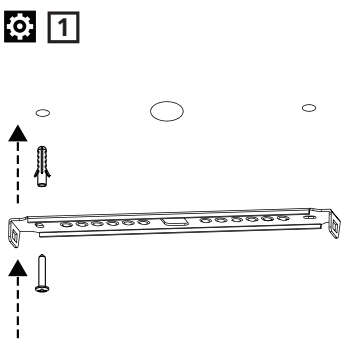

Item Code	L (mm)	W (mm)	H (mm)
0053147 0053148	225	225	60
0053149 0053152	285	285	60
0053150 0053151	360	360	60

1

2

3

4

Cool white 6500K
 Natural white 4000K
 Warm white 3000K

7a

⚡ AC 220-240V

5

6

WIRE: $\Phi 9 \sim \Phi 10$ No need plastic cover
WIRE: $\Phi 6 \sim \Phi 9$ Need plastic cover

0053152

1	Brightness	2	3	CCT	4	5	LUX	6	7	Delay	8	Light ON/OFF Settings
●	50%(9W)	●	●	3000K	●	●	10lux	●	●	5s	●	ON (No Dimming)
○	100%(18W)	○	●	4000K	○	●	20lux	○	●	30s	○	OFF (Dimming - 1sec ON / 3 sec OFF)
		●	○	6500K	●	○	40lux	●	○	60		
		○	○	-	○	○	24h	○	○	180s		