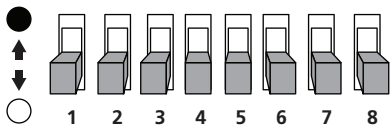

Item Code	L (mm)	W (mm)	H (mm)
0053147 0053148	225	225	60
0053149 0053152	285	285	60
0053150 0053151	360	360	60

1

2

3

4

Cool white 6500K
 Natural white 4000K
 Warm white 3000K

7a

⚡ AC 220-240V

5

6

WIRE: $\Phi 9 \sim \Phi 10$ No need plastic cover
WIRE: $\Phi 6 \sim \Phi 9$ Need plastic cover

0053152

1	Brightness	2	3	CCT	4	5	LUX	6	7	Delay	8	Light ON/OFF Settings
●	50%(9W)	●	●	3000K	●	●	10lux	●	●	5s	●	ON (No Dimming)
○	100%(18W)	○	●	4000K	○	●	20lux	○	●	30s	○	OFF (Dimming - 1sec ON / 3 sec OFF)
		●	○	6500K	●	○	40lux	●	○	60		
		○	○	-	○	○	24h	○	○	180s		