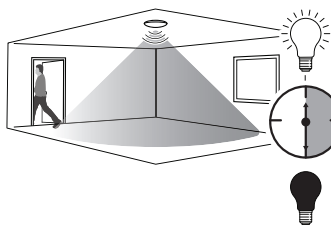

4	5	
●	●	10 lux
○	●	20 lux
●	○	40 lux
○	○	24 h