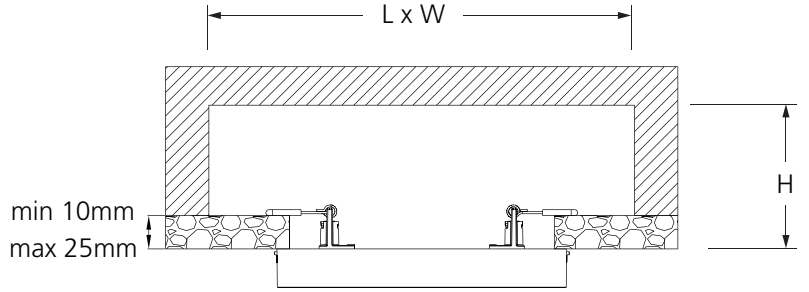

Item Code	L (mm)	W (mm)	H (mm)
0053147 0053148	225	225	60
0053149 0053152	285	285	60
0053150 0053151	360	360	60

1

2

3

4

Cool white 6500K
 Natural white 4000K
 Warm white 3000K

7a

⚡ AC 220-240V

5

6

WIRE: $\Phi 9 \sim \Phi 10$ No need plastic cover
WIRE: $\Phi 6 \sim \Phi 9$ Need plastic cover

0053152

1	Brightness	2	3	CCT	4	5	LUX	6	7	Delay	8	Light ON/OFF Settings
●	50%(9W)	●	●	3000K	●	●	10lux	●	●	5s	●	ON (No Dimming)
○	100%(18W)	○	●	4000K	○	●	20lux	○	●	30s	○	OFF (Dimming - 1sec ON / 3 sec OFF)
		●	○	6500K	●	○	40lux	●	○	60		
		○	○	-	○	○	24h	○	○	180s		