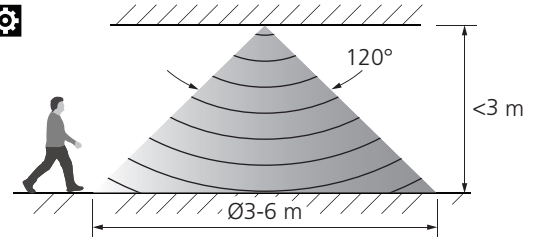

4	5	
●	●	10 lux
○	●	20 lux
●	○	40 lux
○	○	24 h