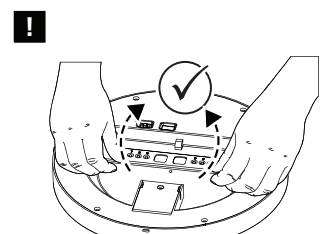

5

6

WIRE: $\Phi 9 \sim \Phi 10$ No need plastic cover
WIRE: $\Phi 6 \sim \Phi 9$ Need plastic cover

0053152

1	Brightness	2	3	CCT	4	5	LUX	6	7	Delay	8	Light ON/OFF Settings
●	50%(9W)	●	●	3000K	●	●	10lux	●	●	5s	●	ON (No Dimming)
○	100%(18W)	○	●	4000K	○	●	20lux	○	●	30s	○	OFF (Dimming - 1sec ON / 3 sec OFF)
		●	○	6500K	●	○	40lux	●	○	60		
		○	○	-	○	○	24h	○	○	180s		