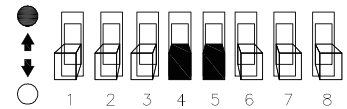

5

6

WIRE: $\Phi 9 \sim \Phi 10$ No need plastic cover
WIRE: $\Phi 6 \sim \Phi 9$ Need plastic cover

0053152

1	Brightness	2	3	CCT	4	5	LUX	6	7	Delay	8	Light ON/OFF Settings
●	50%(9W)	●	●	3000K	●	●	10lux	●	●	5s	●	ON (No Dimming)
○	100%(18W)	○	●	4000K	○	●	20lux	○	●	30s	○	OFF (Dimming - 1sec ON / 3 sec OFF)
		●	○	6500K	●	○	40lux	●	○	60		
		○	○	-	○	○	24h	○	○	180s		

9W
●
↑
↓
○
18W

1	POWER
●	50% (9W)
○	100% (18W)

3000K
4000K
6500K

2	3	CCT
●	●	3000K
○	●	4000K
●	○	6500K
○	○	—

4	5	
●	●	10 lux
○	●	20 lux
●	○	40 lux
○	○	24 h

6	7	
●	●	5 sec
○	●	30 sec
●	○	60 sec
○	○	180 sec

8 Light ON/OFF Settings