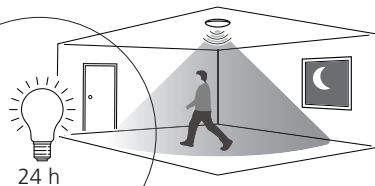

3000K
4000K
6500K

2	3	CCT
●	●	3000K
○	●	4000K
●	○	6500K
○	○	—