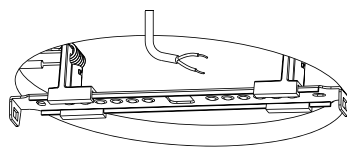

Item Code	L (mm)	W (mm)	H (mm)
0053147 0053148	225	225	60
0053149 0053152	285	285	60
0053150 0053151	360	360	60

1

2

3

4

Cool white 6500K
 Natural white 4000K
 Warm white 3000K

7a

⚡ AC 220-240V

5

6

WIRE: $\Phi 9 \sim \Phi 10$ No need plastic cover
WIRE: $\Phi 6 \sim \Phi 9$ Need plastic cover

0053152

1	Brightness	2	3	CCT	4	5	LUX	6	7	Delay	8	Light ON/OFF Settings
●	50%(9W)	●	●	3000K	●	●	10lux	●	●	5s	●	ON (No Dimming)
○	100%(18W)	○	●	4000K	○	●	20lux	○	●	30s	○	OFF (Dimming - 1sec ON / 3 sec OFF)
		●	○	6500K	●	○	40lux	●	○	60		
		○	○	-	○	○	24h	○	○	180s		