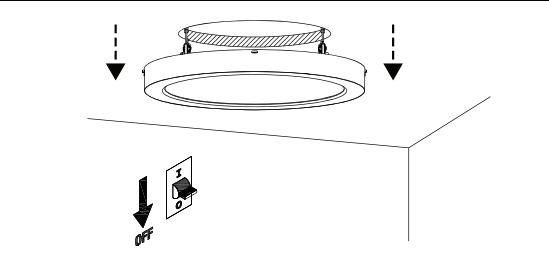

Item Code	L (mm)	W (mm)	H (mm)
0053147 0053148	225	225	60
0053149 0053152	285	285	60
0053150 0053151	360	360	60

1

2

3

4

Cool white 6500K
 Natural white 4000K
 Warm white 3000K

7a

⚡ AC 220-240V

5

6

WIRE: $\Phi 9 \sim \Phi 10$ No need plastic cover
WIRE: $\Phi 6 \sim \Phi 9$ Need plastic cover

0053152

1	Brightness	2	3	CCT	4	5	LUX	6	7	Delay	8	Light ON/OFF Settings
●	50%(9W)	●	●	3000K	●	●	10lux	●	●	5s	●	ON (No Dimming)
○	100%(18W)	○	●	4000K	○	●	20lux	○	●	30s	○	OFF (Dimming - 1sec ON / 3 sec OFF)
		●	○	6500K	●	○	40lux	●	○	60		
		○	○	-	○	○	24h	○	○	180s		