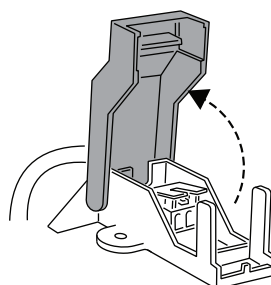

Item Code	L (mm)	W (mm)	H (mm)
0053147 0053148	225	225	60
0053149 0053152	285	285	60
0053150 0053151	360	360	60

1

2

3

4

Cool white 6500K
 Natural white 4000K
 Warm white 3000K

7a

⚡ AC 220-240V

5

6

WIRE: $\Phi 9 \sim \Phi 10$ No need plastic cover
WIRE: $\Phi 6 \sim \Phi 9$ Need plastic cover

0053152

1	Brightness	2	3	CCT	4	5	LUX	6	7	Delay	8	Light ON/OFF Settings
●	50%(9W)	●	●	3000K	●	●	10lux	●	●	5s	●	ON (No Dimming)
○	100%(18W)	○	●	4000K	○	●	20lux	○	●	30s	○	OFF (Dimming - 1sec ON / 3 sec OFF)
		●	○	6500K	●	○	40lux	●	○	60		
		○	○	-	○	○	24h	○	○	180s		