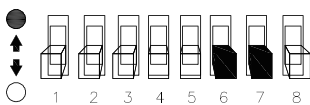

5

6

WIRE: $\Phi 9 \sim \Phi 10$ No need plastic cover
WIRE: $\Phi 6 \sim \Phi 9$ Need plastic cover

0053152

1	Brightness	2	3	CCT	4	5	LUX	6	7	Delay	8	Light ON/OFF Settings
●	50%(9W)	●	●	3000K	●	●	10lux	●	●	5s	●	ON (No Dimming)
○	100%(18W)	○	●	4000K	○	●	20lux	○	●	30s	○	OFF (Dimming - 1sec ON / 3 sec OFF)
		●	○	6500K	●	○	40lux	●	○	60		
		○	○	-	○	○	24h	○	○	180s		

9W
●
↑
↓
○
18W

1	POWER
●	50% (9W)
○	100% (18W)

3000K
4000K
6500K

2	3	CCT
●	●	3000K
○	●	4000K
●	○	6500K
○	○	—

4	5	
●	●	10 lux
○	●	20 lux
●	○	40 lux
○	○	24 h

6	7	
●	●	5 sec
○	●	30 sec
●	○	60 sec
○	○	180 sec

8 Light ON/OFF Settings