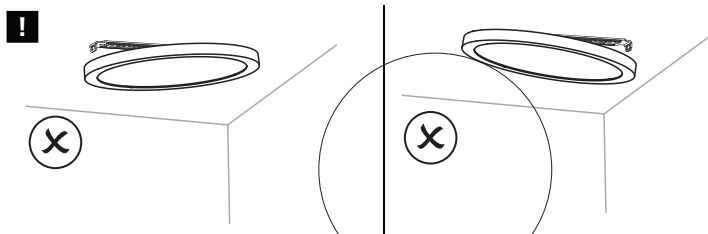

Item Code	L (mm)	W (mm)	H (mm)
0053147 0053148	225	225	60
0053149 0053152	285	285	60
0053150 0053151	360	360	60

1

2

3

4

Cool white 6500K
 Natural white 4000K
 Warm white 3000K

7a

⚡ AC 220-240V

5

6

WIRE: $\Phi 9 \sim \Phi 10$ No need plastic cover
WIRE: $\Phi 6 \sim \Phi 9$ Need plastic cover

0053152

1	Brightness	2	3	CCT	4	5	LUX	6	7	Delay	8	Light ON/OFF Settings
●	50%(9W)	●	●	3000K	●	●	10lux	●	●	5s	●	ON (No Dimming)
○	100%(18W)	○	●	4000K	○	●	20lux	○	●	30s	○	OFF (Dimming - 1sec ON / 3 sec OFF)
		●	○	6500K	●	○	40lux	●	○	60		
		○	○	-	○	○	24h	○	○	180s		