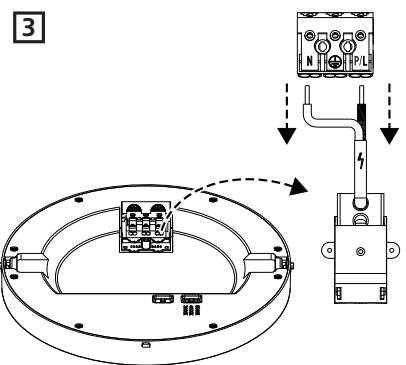

Item Code	L (mm)	W (mm)	H (mm)
0053147 0053148	225	225	60
0053149 0053152	285	285	60
0053150 0053151	360	360	60

1

2

3

4

Cool white 6500K
 Natural white 4000K
 Warm white 3000K

7a

⚡ AC 220-240V

5

6

WIRE: $\Phi 9 \sim \Phi 10$ No need plastic cover
WIRE: $\Phi 6 \sim \Phi 9$ Need plastic cover

0053152

1	Brightness	2	3	CCT	4	5	LUX	6	7	Delay	8	Light ON/OFF Settings
●	50%(9W)	●	●	3000K	●	●	10lux	●	●	5s	●	ON (No Dimming)
○	100%(18W)	○	●	4000K	○	●	20lux	○	●	30s	○	OFF (Dimming - 1sec ON / 3 sec OFF)
		●	○	6500K	●	○	40lux	●	○	60		
		○	○	-	○	○	24h	○	○	180s		