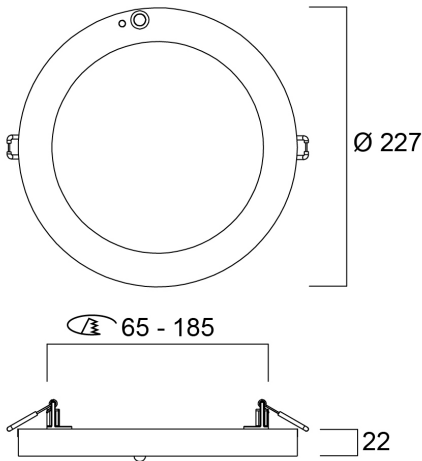

3 years

Photometry

Distance [m]	Cone diameter [m]	E(0°) E(C0)	E(0°) E(C270)	Illuminance [lx]
0.5	1.47	2840 227	55.7° 227	2840
1.0	2.93	660 59	55.7° 59	660
1.5	4.40	293 25	55.7° 25	293
2.0	5.86	165 15	55.7° 15	165
2.5	7.33	106 9	55.7° 9	106
3.0	8.80	73 7	55.7° 7	73

Distance [m] Cone diameter [m] Illuminance [lx]
C0 - C180 (Half beam angle: 111.4°)

Distance [m]	Cone diameter [m]	E(0°) E(C0)	E(0°) E(C270)	Illuminance [lx]
0.5	1.47	2852 227	55.7° 227	2852
1.0	2.93	663 59	55.7° 59	663
1.5	4.40	296 25	55.7° 25	296
2.0	5.86	166 15	55.7° 15	166
2.5	7.33	106 9	55.7° 9	106
3.0	8.80	74 7	55.7° 7	74

Distance [m] Cone diameter [m] Illuminance [lx]
C0 - C180 (Half beam angle: 111.4°)

Distance [m]	Cone diameter [m]	E(0°) E(C0)	E(0°) E(C270)	Illuminance [lx]
0.5	1.47	2823 225	55.7° 225	2823
1.0	2.93	651 58	55.7° 58	651
1.5	4.40	289 25	55.7° 25	289
2.0	5.86	163 15	55.7° 15	163
2.5	7.33	104 9	55.7° 9	104
3.0	8.80	72 6	55.7° 6	72

Distance [m] Cone diameter [m] Illuminance [lx]
C0 - C180 (Half beam angle: 111.4°)

START Downlight 5in1 65-185 1800LM PIR 0053152

Technical drawings

Data table

GENERAL DATA

Product name	START Downlight 5in1 65-185 1800LM PIR
Technology	LED
Cap/Base	N/A
Housing	PC Polycarbonate
Mount	Ceiling recessed mounting, Ceiling surface mounting
General application	Retail
Operating temperature range (°C)	-20°C - 40°C
ETIM Class	EC001744
Warranty	3 years