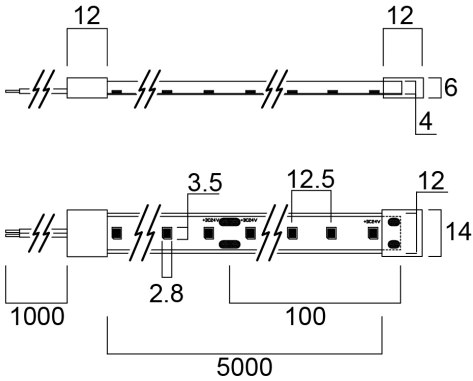

Features

- 5 metre IP65 LED reel with pre-attached 3M adhesive type; equipped with 400 LEDs; 8900lm per 5m (1780lm per 1m); 24V; 4000K; CRI90; SDCM≤3; 50000 hrs (L70);

Product Overview

IPC Code	0068189
Product name	Flex Pro IP65 8900lm 940
Technology	LED
Housing	Other
General application	Hospitality
ETIM Class	EC002706
Fixture luminous flux (lm)	8900
Luminaire efficacy (lm/W)	122
Colour temperature (K)	4000
CRI (Ra)	90
Colour Variation Initial (SDCM)	3
Beam Angle (°)	120
Photobiological Risk Group	RG1
Total power consumption (W)	72
Electrical protection	Class III
Dimmable	No
Housing colour	Transparent
IP rating	IP65
IK rating	IK00
Product EAN number	5410288681894

Photometry

Technical drawings

Data table

GENERAL DATA

IPC Code	0068189
Product name	Flex Pro IP65 8900lm 940
Technology	LED

Flex Pro IP65 8900lm 940 0068189

Housing	Other
General application	Hospitality
Operating temperature range (°C)	-20°C - 40°C
ETIM Class	EC002706

OPTICAL DATA

Fixture luminous flux (lm)	8900
Luminaire efficacy (lm/W)	122
Colour temperature (K)	4000
CRI (Ra)	90
Colour Variation Initial (SDCM)	3
Beam Angle (°)	120
Distribution type	Symmetric
Photobiological Risk Group	RG1

Nominal Product Width (mm)	12
Nominal Product Height (mm)	4
Weight (kg)	0.2

PACKAGING

Single packaging type	Carton
Product EAN number	5410288681894
Packaging single length / height (cm)	23.5
Packaging single width (cm)	22.5
Packaging single depth (cm)	3.0
DUN14 (outer)	15410288681891
Units per outer package	20
Packaging outer length / height (cm)	49.0
Packaging outer width (cm)	35.0
Packaging outer depth (cm)	24.0