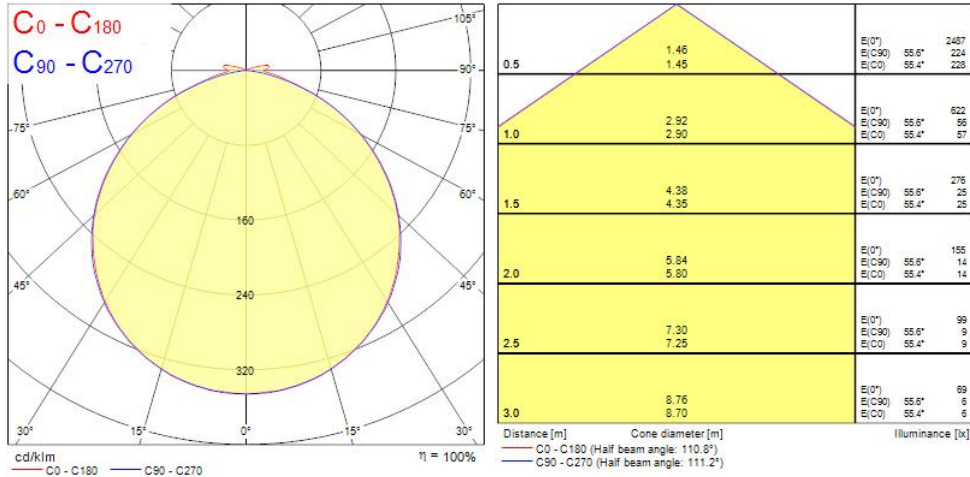

Photometry

Technical drawings