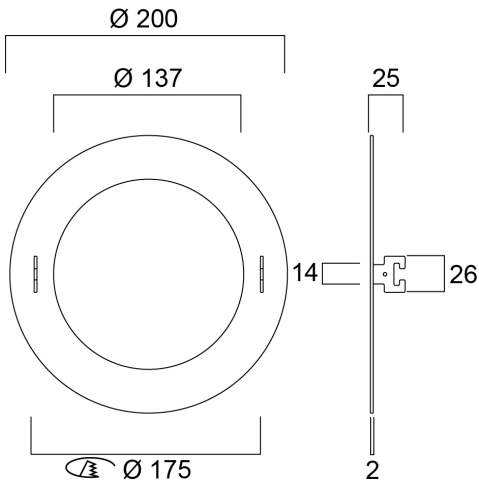

Features

- Adapting ring is suitable for the fixture of 137mm cut out. When put together, it can be used in a new cut out of 175mm. Outer ring of 200mm dia. RAL9016.

Product Overview

Product name	Adapting Ring RAL9016 137/175/200
Technology	Accessory
Mount	Ceiling recessed mounting
General application	Education, Hospitality, Office, Retail
ETIM Class	EC002556
Housing colour	RAL 9016 - Traffic white / Bezel
IP rating	IP20
IK rating	IK02
Product EAN number	5410288304656
Warranty	3 years

Adapting Ring RAL9016 137/175/200 0030465

Technical drawings

Data table

GENERAL DATA

Product name	Adapting Ring RAL9016 137/175/200
Technology	Accessory
Mount	Ceiling recessed mounting
General application	Education, Hospitality, Office, Retail
ETIM Class	EC002556
Warranty	3 years

ELECTRICAL DATA

Control gear required	No
-----------------------	----

PHYSICAL DATA

Housing colour	RAL 9016 - Traffic white / Bezel
IP rating	IP20
IK rating	IK02

Adapting Ring RAL9016 137/175/200 0030465

Cutout Dimensions (W x L in mm or Diameter in mm)	175
Weight (kg)	0.14

PACKAGING

Single packaging type	Plastic
Product EAN number	5410288304656
Packaging single length / height (cm)	21.0
Packaging single width (cm)	4.5
Packaging single depth (cm)	20.6
DUN14 (outer)	15410288304653
Units per outer package	40
Packaging outer length / height (cm)	47.0
Packaging outer width (cm)	43.5
Packaging outer depth (cm)	43.0