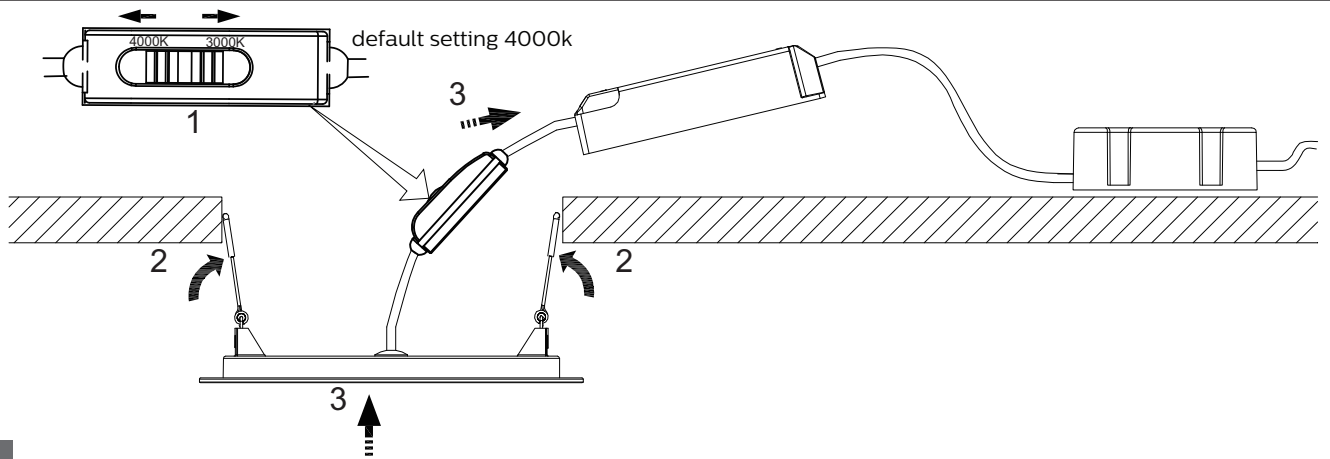

DN145B
Dimensions in mm

	650 lm	1100 lm	2100 lm
A	85	166	217
B	108	108	108
C	43	43	43
D	25	25	25
E	68-73	152-157	203-208

Warning icon: !

DN145B

650 l m=68-73mm
1100 l m=152-157mm
2100 l m=203-208mm

1

2

3

- The luminaire shall be installed by a qualified electrician and wired in accordance with the latest IEE electrical regulations or the national requirements
- The light source of this luminaire is not replaceable; when the light source reaches its end of life the whole luminaire shall be replaced
- DN145B version is IP20 & as such is not protected against water ingress & as such we strongly recommend that the environment in which the luminaire is to be installed is suitably checked
- If the above advice is not taken and the luminaires are subject to water ingress, Philips / Signify cannot guarantee safe failure & product warranty will become void
- The luminaire shall not be covered with thermal insulation or similar material under any circumstance.