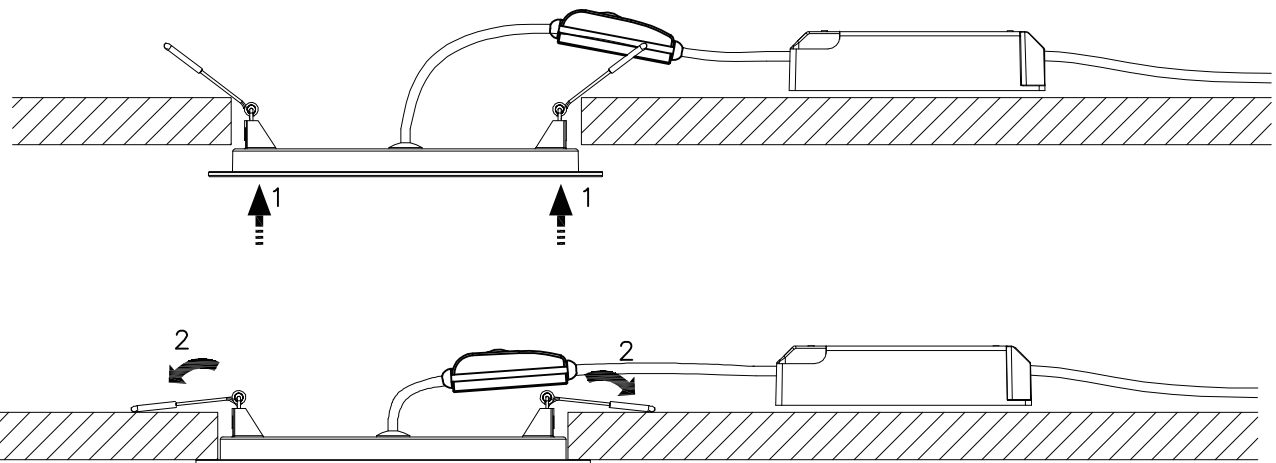

DN145B

650 l m=68-73mm
1100 l m=152-157mm
2100 l m=203-208mm

1

2

3

4

5