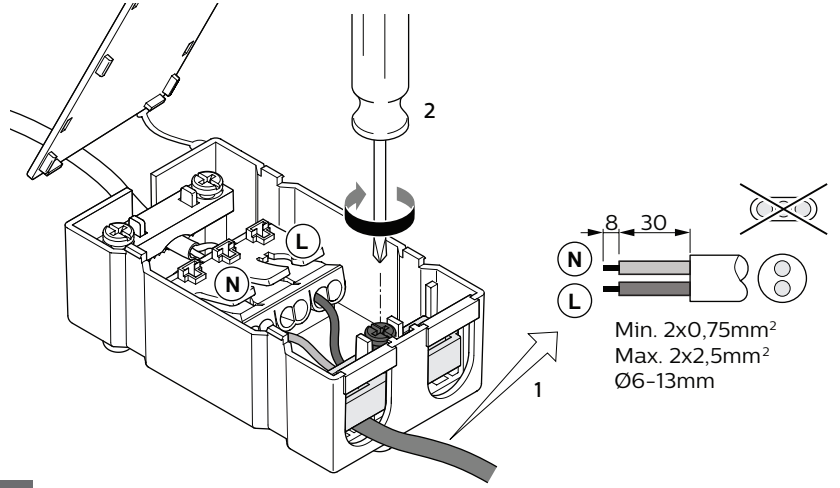

DN145B
Dimensions in mm

	650 lm	1100 lm	2100 lm
A	85	166	217
B	108	108	108
C	43	43	43
D	25	25	25
E	68-73	152-157	203-208

Warning icon: !

DN145B

650 l m=68-73mm
1100 l m=152-157mm
2100 l m=203-208mm

1

2

3

- The luminaire shall be installed by a qualified electrician and wired in accordance with the latest IEE electrical regulations or the national requirements
- The light source of this luminaire is not replaceable; when the light source reaches its end of life the whole luminaire shall be replaced
- DN145B version is IP20 & as such is not protected against water ingress & as such we strongly recommend that the environment in which the luminaire is to be installed is suitably checked
- If the above advice is not taken and the luminaires are subject to water ingress, Philips / Signify cannot guarantee safe failure & product warranty will become void
- The luminaire shall not be covered with thermal insulation or similar material under any circumstance.