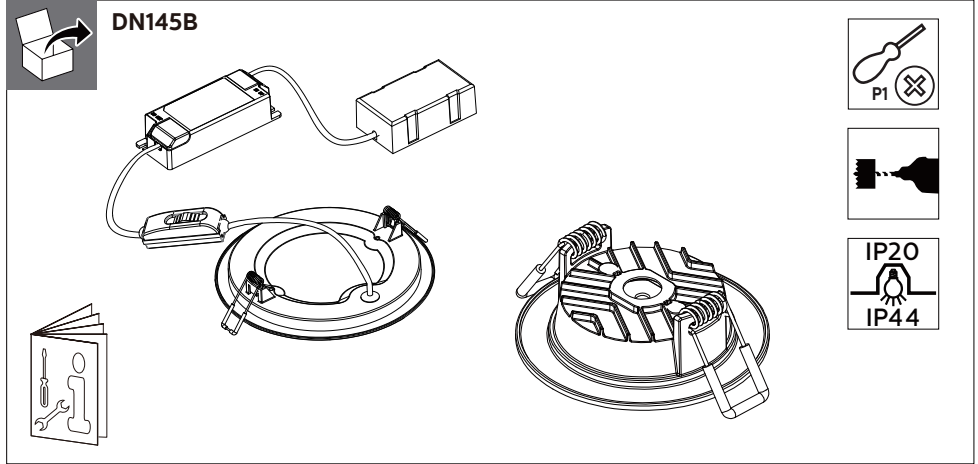

PHILIPS

CoreLine SlimDownlight

DN145

	System lumen (lm)	CCT (K)	Driver	Light source of energy efficiency class	P (W)	Ø mm	kg
DN145B LED6S/830_840 PSU WH	650	3000-4000	PSU	E	6.5	68-73	0.16
DN145B LED10S/830_840 PSU WH	1100		PSU	E	11	152-157	0.28
DN145B LED20S/830_840 PSU WH	2100		PSU	E	21	203-208	0.38

DN145B
Dimensions in mm

	650 lm	1100 lm	2100 lm
A	85	166	217
B	108	108	108
C	43	43	43
D	25	25	25
E	68-73	152-157	203-208

Warning icon: !