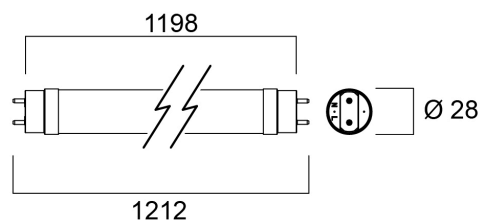

Atouts techniques

Dimensions (mm)

Photométrie