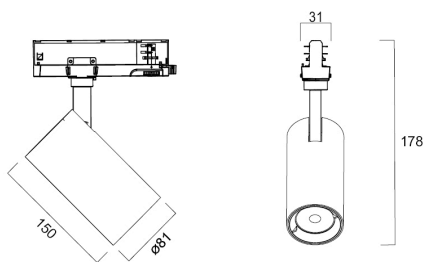

Pixo Medium 3680lm 940 NB MB WB Black

Artikelnummer 0004549

SYLVANIA

PROTM

Simple and slick integral design with no driver box and without any visible screws Improved thermal resistance with in-track driver, ideal for retail applications Extremely precise light beams due to the high-quality lenses Die-cast aluminium body, Beam angle: 36°, additional lenses 24° and 54° beam angle included in the packaging, Textured black finishing colour Light color temperature: 4000K, natural white System power: 31W, Fixture lumen output: 3680lm, efficacy: 119lm/W, Ra90 typical, LED chromacity: 3 step MacAdam ellipse LED source (SDCM3), IR/UV free light source without heat radiation Operating voltage 220-240V / 50-60Hz, electronic driver, non-dimmable, ultra low LED flickering rate (5% or less) Suitable for installation on 3-circuit tracks, please check compatibility list on the instruction sheet. Compatible with OneTrack Electrical protection: Class II. Degree of protection: IP20, suitable for indoor environment only Horizontal rotation: 345°, vertical tilt: 90° Nominal product dimensions: D.81mmx150mm, lenght of the Adaptor : 158mm. 5 years warranty. Recycling instructions for extra lens in this product: please contact us for recycling instructions or disposal.

Technische Werte

Größe (mm)

Photometrie

0.5	0.30 0.32	E10° 3686 E18° 1806 E17.5° 1897
1.0	0.60 0.63	E10° 916 E18° 456 E17.5° 597
1.5	0.91 0.95	E10° 466 E18° 231 E17.5° 299
2.0	1.21 1.27	E10° 287 E18° 143 E17.5° 184
2.5	1.51 1.58	E10° 183 E18° 91 E17.5° 119
3.0	1.81 1.90	E10° 128 E18° 64 E17.5° 82

Distance [m] Cone diameter [m] Illuminance [lx]

— C0 - C180 (Half beam angle: 35.2°)
— C50 - C270 (Half beam angle: 33.0°)

Pixo Medium 3680lm 940 NB MB WB Black

Artikelnummer 0004549

SYLVANIA

Allgemeine Daten

Physikalische Daten

Gehäusefarbe	Black
IP Schutzart	IP20
IK Schutzart	IK03
Diffusor	Other
Diffusormaterial	None
Reflektoroberfläche	High-gloss
Länge (mm)	150
Nominaler Produktdurchmesser (mm)	81
Gewicht (kg)	0.663