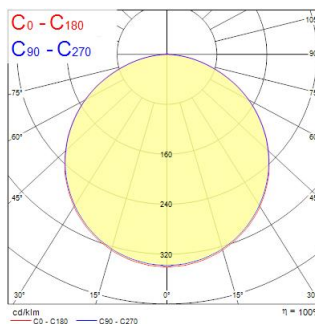

Atouts techniques

Dimensions (mm)

Photométrie

Distance [m]	Cone diameter [m]	Beam angle [°]	Beam angle [°]	Beam angle [°]
0.5	1.55	50°	57.2°	174
1.0	3.10	50°	57.2°	47
1.5	4.65	50°	57.2°	19
2.0	6.21	50°	57.2°	9
2.5	7.76	50°	57.2°	5
3.0	9.31	50°	57.2°	3

Distance [m] Cone diameter [m]
C0 - C180 (Half beam angle: 114.4°)

START eco Downlight 195 1250lm 840

Code article 0053916

SYLVANIA

Données générales

Nom du produit	START eco Downlight 195 1250lm 840
Technologie	LED
Cap/Base	N/A
Housing	PC Polycarbonate
Montage	Ceiling recessed mounting
General application	Retail
Operating temperature range (°C)	-20°C...+40°C
Performance ambient temperature Tq (°C)	25
ETIM Class	EC001744
Warranty	3 ans

Données optiques

Fixture luminous flux (lm)	1250
Luminaire efficacy (lm/W)	83
Température de couleur (K)	4000
Couleur de lumière	Neutral White
IRC (Ra)	80
Colour Variation Initial (SDCM)	SDCM6
Beam Angle (°)	110
Distribution type	Symmetric
Glare control	< 28
Photobiological Risk Group	RG0