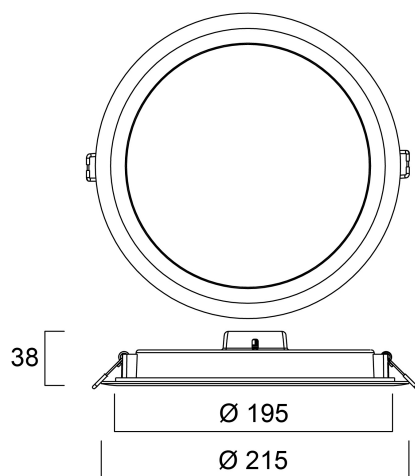

Atouts techniques

Dimensions (mm)

Photométrie

Distance [m]	Cone diameter [m]	Beam angle [°]	Beam angle [°]	Beam angle [°]
0.5	1.55	50°	57.2°	174
1.0	3.10	50°	57.2°	47
1.5	4.65	50°	57.2°	19
2.0	6.21	50°	57.2°	9
2.5	7.76	50°	57.2°	5
3.0	9.31	50°	57.2°	3

Distance [m] Cone diameter [m]
C0 - C180 (Half beam angle: 114.4°)

START eco Downlight 195 1250lm 840

Code article 0053916

SYLVANIA

Données générales

Nom du produit	START eco Downlight 195 1250lm 840
Technologie	LED
Cap/Base	N/A
Housing	PC Polycarbonate
Montage	Ceiling recessed mounting
General application	Retail
Operating temperature range (°C)	-20°C...+40°C
Performance ambient temperature Tq (°C)	25
ETIM Class	EC001744
Warranty	3 ans

Durée de vie

Lifespan L70 B50 | 30000

START eco Downlight 195 1250lm 840

Code article 0053916

SYLVANIA

Données physiques

Housing colour	RAL 9003 - Signal white
IP rating	IP20
IK rating	IK02
Diffuser finish	Opal
Diffuser material	PC Polycarbonate
Nominal Product Height (mm)	38
Nominal Product Diameter (mm)	215
Poids (kg)	0.274

Emballage

Product EAN number	5410288539164
Longueur simple de l'emballage (cm)	24.7
Largeur simple de l'emballage (cm)	4.6
Packaging single depth (cm)	22.2
DUN14 (inner)	15410288539161
Units per outer package	16
Packaging outer length / height (cm)	51.1
Packaging outer width (cm)	45.9
Packaging outer depth (cm)	21.2