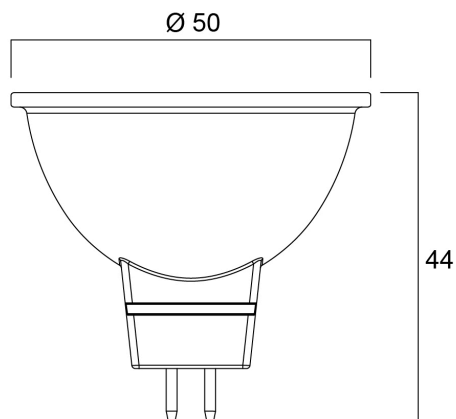

Atouts techniques

Dimensions (mm)