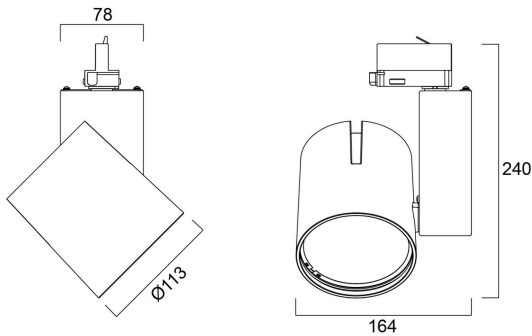

# START Track Spot L DALI 3250lm 930 WB White

Code article 0004928

**SYLVANIA**

Spotlight for track mounting, decorative heat sink, white (RAL 9016) housing, equipped with Global GAC69 Pulse Adaptor, 3260 Lm, 36 W, 91 Lm/W, 3000 K, drive current: 900 mA, CRI 90, 52° beam angle, DALI dimmable, IP20, IK02, 50000 hrs, (H x W) 240 x 164 mm.

### Dimensions (mm)

## Données physiques

Housing colour	RAL 9016 - Traffic white / Bezel
IP rating	IP20
IK rating	IK02
Diffuser finish	Transparent
Diffuser material	PC Polycarbonate
Finition réflecteur	High-gloss
Largeur (mm)	164
Nominal Product Height (mm)	240
Poids (kg)	1.368

## Emballage

Product EAN number	5410288049281
Longueur simple de l'emballage (cm)	25.0
Largeur simple de l'emballage (cm)	19.5
Packaging single depth (cm)	20.0
DUN14 (inner)	05410288049281
Units per outer package	1
Packaging outer length / height (cm)	25.0
Packaging outer width (cm)	19.5
Packaging outer depth (cm)	20.0