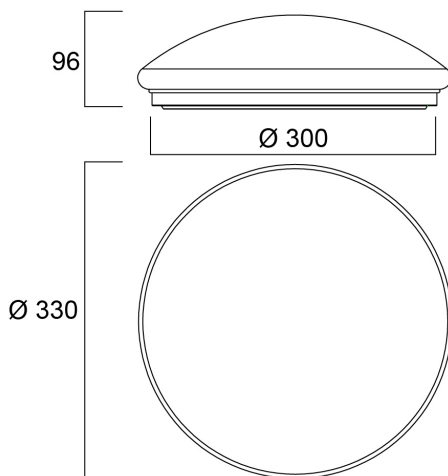

# SYLCIRCLE IP54 1550LM 830/840 DUALTONE

Artikelnummer 0043498

**SYLVANIA**

YourHome™

Ceiling / wall luminaire with integrated LED. Perfect solution for hallways, circulation spaces or foyer. Even and uniform light distribution with a halo lighting effect on the wall surface. Body Size diameter 330mm. Besa mounting box compatible, hole distance 51mm. DualTone functionality enables switch between 3000K and 4000K colour temperatures. Power 18W, output 1550 lumens (4000k). Non-dimmable. IK03, IP44. Low maintenance with 30,000 hours LED life expectancy.

## Technische Werte

### Größe (mm)

## Physikalische Daten

Gehäusefarbe	White
IP Schutzart	IP54
IK Schutzart	IK03
Diffusor	Opal
Diffusormaterial	Polypropylene
Nominale Produkthöhe (mm)	96
Nominaler Produktdurchmesser (mm)	330
Gewicht (kg)	0.52