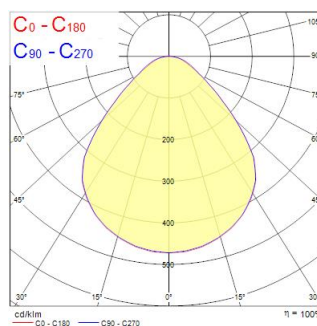

# START Panel UGR19 600x600 DALI 4800Lm 840

Codice n. 0042855

**SYLVANIA**

LED Panel with backlit technology, ideal for general indoor lighting applications such as breakout areas, offices and meeting rooms. Extruded aluminium frame, passive cooling. Low glaring UGR<19. RG0, 90 degree beam angle , optical system: PS diffuser with Opal finish. Light color temperature: 4000K Neutral White, total system power: 43W , total fixture output: 4800lm, efficacy: 112 lm/W, Ra80 typical, LED chromacity: 3 step MacAdam ellipse (SDCM3), lifespan: 100,000 hours at 70% of the original output (L70B50), IR/UV free light source without heat radiation, operating voltage: 220-240V / 50-60Hz, low flicker, DALI dimmable driver, electrical protection: Class II. Degree of Protection: IP40/IP20, suitable for indoor environment only. Nominal size: 595x595mm, safety cables included, 25mm nominal height, White color frame, weight: 1,6Kg.

### Dimensioni (mm)

### Fotometrie

Distance [m]	Cone diameter [m]	Beam angle [°]	Illuminance [lx]
0.5	1.01	90°	9100
1.0	2.02	45°	2275
1.5	3.03	30°	1517
2.0	4.04	22.5°	1138
2.5	5.05	18°	910
3.0	6.06	15°	770

Distance [m] Cone diameter [m] Illuminance [lx]  
C0 - C180 (Half beam angle: 90.6°)