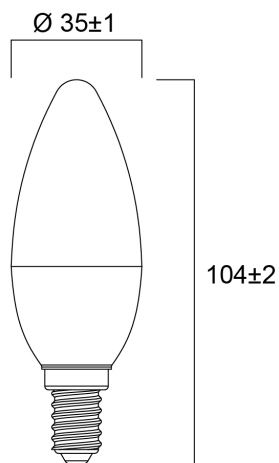

ToLED_o CANDLE 250LM 865 E14 SL

Code article 0030883

SYLVANIA

Compact and elegant design
Suitable replacement for halogen, incandescent and compact fluorescent lamps
Instant light at the flick of a switch
Uniform light distribution
Good colour rendering (CRI 80)
Perfect for hotels, restaurants, lobbies, corridors, stairwells, reception areas
Lower maintenance costs
15,000 hours average rated life

Atouts techniques

Dimensions (mm)

Photométrie

ToLEDo CANDLE 250LM 865 E14 SL

Code article 0030883

SYLVANIA

Données générales

Nom du produit	ToLEDo CANDLE 250LM 865 E14 SL
Technologie	LED
Lamp shape	Candle
Cap/Base	E14
Lamp finish	Opal
Built in presence detector	NONE
Fixture rating	Open
General application	Residential & Consumer
Virtual assistant compatibility	N/A
ETIM Class	EC001959
Numéro virtuel FI	4741290
Warranty	3 ans

Durée de vie

Lifespan L70 B50	15000
------------------	-------

Données physiques

Housing colour	White
IP rating	IP20
Nominal Product Height (mm)	102
Nominal Product Diameter (mm)	35
Poids (kg)	0.016

ToLEDo CANDLE 250LM 865 E14 SL

Code article 0030883

SYLVANIA

Emballage

Product EAN number	5410288308838
Longueur simple de l'emballage (cm)	4.5
Largeur simple de l'emballage (cm)	4.5
Packaging single depth (cm)	11.0
DUN14 (inner)	15410288308835
Units per outer package	6
Packaging outer length / height (cm)	14.3
Packaging outer width (cm)	9.7
Packaging outer depth (cm)	12.2