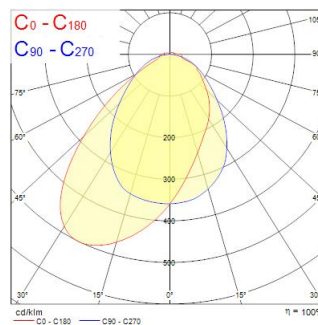

RTS 1500MM 70W 5-WIRE LEFT ASYM WHITE

Artikelnummer 0042586

SYLVANIA

PROTM

RTS LED linear luminaire for industrial and commercial applications. 1500 mm length with asymmetrical (Left) optics provide homogenous light distribution for wide, shelf areas. Steel housing, White color, -25 ... +30 °C operating temperature range, 4000 K, CRI 80, 3 SDMC. 70 W power consumption, 11200 lm luminous flux, 160 lm/W efficacy, 1500 mm x 70.2 mm x 78.6 mm (L x W x H) dimensions, IP20, IK03, 220-240 V 50/60 Hz, Class I. Lifespan L70:B50 120,000 hours.

Technische Werte

Größe (mm)

L	600	900	1202	1500	2403	3000	3605	4500
---	-----	-----	------	------	------	------	------	------

Photometrie

Distance [m]	Cone diameter [m]	Beam diameter [m]	Beam diameter [m]	Illuminance [lx]
0.5	0.95 1.14	0.95 1.14	0.95 1.14	1003 300 232
1.0	1.90 2.28	1.90 2.28	1.90 2.28	401 780 273
1.5	2.85 3.41	2.85 3.41	2.85 3.41	177 338 238
2.0	3.81 4.55	3.81 4.55	3.81 4.55	100 190 141
2.5	4.76 5.69	4.76 5.69	4.76 5.69	64 120 92
3.0	5.71 6.83	5.71 6.83	5.71 6.83	44 84 64

Optische Daten

Leuchtenlichtstrom (lm)	11200
Systemeffizienz (lm/W)	160
Farbtemperatur (K)	4000
Farbwiedergabeindex (Ra)	80
Farbkonsistenz (SDCM)	SDCM3
Distributionstyp	Asymmetric
Photobiological Risk Group	RG1