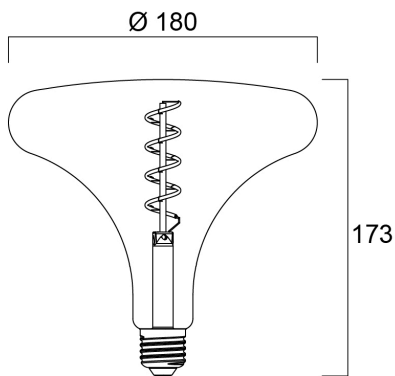

ToLEDo LifeStyle T180 BLK DIM 150LM E27 SL

Artikelnummer 0029983

SYLVANIA

New state-of-the-art designer lamps for decorative and hospitality applications
Unconventional design that looks good on both off and on
Flexible LED filament construction
Dimming functionality helps to vary lighting scene as lamps can be dimmed from 100% to 10% and reduce energy consumption
Low power - only 4W
Lumen output - 150lm
2000K colour temperature to create an intimate atmosphere
Good colour rendering - CRI 80
15,000 hours average rated life. Last 15 times longer than incandescent lamps
Perfectly complements Sylvania E27 SylPendant range available in brass, copper, white and black finish
Omni-directional light distribution
More than 100,000X switching cycles
3 years warranty

Technische Werte

Größe (mm)

Photometrie

ToLEDo LifeStyle T180 BLK DIM 150LM E27 SL

Artikelnummer 0029983

SYLVANIA

Allgemeine Daten

Produktname	ToLEDo LifeStyle T180 BLK DIM 150LM E27 SL
Technologie	LED
Watt (Nennwert) (W)	4
Leuchtenklassifizierung	Open
Allgemeine Anwendungsbereiche	Hospitality
Umgebungstemperaturbereich	-20°C...+40°C
Betriebstemperatur (°C)	25
ETIM Klasse	EC001959
Garantie	3 Jahre

Lifetime data

Lebensdauer - L70B50	15000
Mittlere Lebensdauer (nominal) (h)	15000
Durchschnittliche Lebensdauer (h) - L70/B50	15000

Physikalische Daten

Länge (mm)	173
Nominaler Produktdurchmesser (mm)	180
Gewicht (kg)	0.244