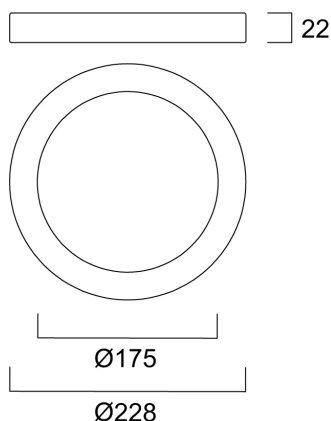

# BLACK BEZEL 228

Code article 0053157

**SYLVANIA**

**START**

CE UK  
CA

Matt Black bezel as an optional accessory for START Downlight 5in1 . Can be attached to the product in a few seconds with the help of the twist and lock mechanism

### Dimensions (mm)

### Données physiques

Nominal Product Height (mm)	22
Nominal Product Diameter (mm)	228
Poids (kg)	0.152

## Emballage

Product EAN number	5410288531571
Longueur simple de l'emballage (cm)	23.3
Largeur simple de l'emballage (cm)	2.7
Packaging single depth (cm)	23.3
DUN14 (inner)	15410288531578
Units per outer package	32
Packaging outer length / height (cm)	48.1
Packaging outer width (cm)	23.7
Packaging outer depth (cm)	49.2