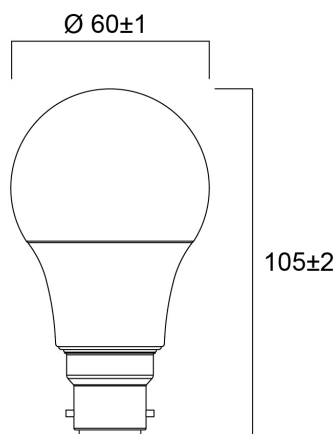

# ToLEDo BALL 470LM 827 E27 SL4

Code article 0030866

**SYLVANIA**

Compact and elegant design  
Suitable replacement for halogen, incandescent and compact fluorescent lamps  
Instant light at the flick of a switch  
Uniform light distribution  
Good colour rendering (CRI 80)  
Perfect for hotels, restaurants, lobbies, corridors, stairwells, reception areas  
Lower maintenance costs  
12,000 hours average rated life

### Dimensions (mm)

## Données physiques

Housing colour	White
IP rating	IP20
Nominal Product Height (mm)	77
Nominal Product Diameter (mm)	45
Poids (kg)	0.068

## Emballage

Product EAN number	5410288308661
Longueur simple de l'emballage (cm)	19.0
Largeur simple de l'emballage (cm)	4.6
Packaging single depth (cm)	9.5
DUN14 (inner)	15410288308668
Units per outer package	6
Packaging outer length / height (cm)	28.7
Packaging outer width (cm)	19.6
Packaging outer depth (cm)	10.8