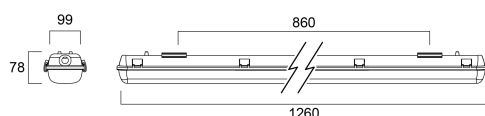

SylProof ToLEDo T8 Twin 1200 IP65 3000Lm 840

Code article 0045883

SYLVANIA

YourHome™

Weatherproof luminaire delivered together with exchangeable ToLEDo T8 LED tubes. Easy to install with stainless steel fixing brackets for ceiling mounting. Polycarbonate housing and diffuser. 4000K; 39W; 3000lm; 77lm/W and 25,000 hours lifetime. IP65; IK08; Class I; 1260mm x 99mm x 78mm

Atouts techniques

Dimensions (mm)

Photométrie

SylProof ToLEDo T8 Twin 1200 IP65 3000Lm 840

Code article 0045883

SYLVANIA

Données générales

Nom du produit	SylProof ToLEDo T8 Twin 1200 IP65 3000Lm 840
Technologie	LED
Cap/Base	G13
Housing	PC Polycarbonate
Montage	Ceiling surface mounting
Built in presence detector	NONE
General application	Logistics & Industry
Operating temperature range (°C)	-20°C...+40°C
Virtual assistant compatibility	N/A
ETIM Class	EC002892
Warranty	3 ans

Durée de vie

Lifespan L70 B50 | 25000

Données physiques

Housing colour	Grey
IP rating	IP65
IK rating	IK08
Diffuser finish	Transparent
Diffuser material	PC Polycarbonate
Longueur (mm)	1260
Largeur (mm)	99
Nominal Product Height (mm)	78
Poids (kg)	1.69

SylProof ToLEDo T8 Twin 1200 IP65 3000Lm 840

Code article 0045883

SYLVANIA

Emballage

Product EAN number	5410288458830
Longueur simple de l'emballage (cm)	126.8
Largeur simple de l'emballage (cm)	11.0
Packaging single depth (cm)	8.0
DUN14 (inner)	15410288458837
Units per outer package	72
Packaging outer length / height (cm)	128.5
Packaging outer width (cm)	74.0
Packaging outer depth (cm)	90.0