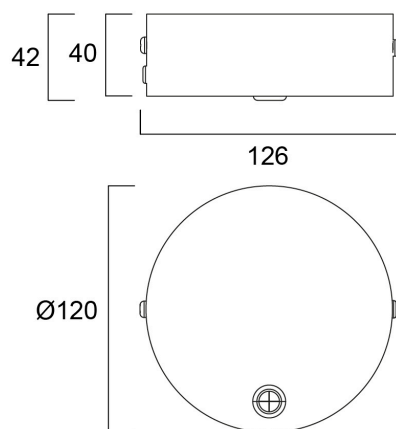

OTAO LINEAR CEILING ROSE BK 5-PIN

Code article 0040818

SYLVANIA

PROTM

Ceiling rose incl 2m 5-pin power cable for OTAO on-off and DALI luminaires. RAL9011 (black) finishing.

Atouts techniques

Dimensions (mm)

Photométrie

OTAO LINEAR CEILING ROSE BK 5-PIN

Code article 0040818

SYLVANIA

Données générales

Nom du produit	OTAO LINEAR CEILING ROSE BK 5-PIN
Technologie	Non - Electrical Device
Type of accessory	Ceiling cup
Housing	Steel
Montage	Suspended
Built in presence detector	NONE
General application	Office, Education
Operating temperature range (°C)	5°C...+50°C
ETIM Class	EC002557
Numéro virtuel FI	4170668
Warranty	5 ans

Housing colour	RAL 9011 - Graphite black
IP rating	OTHER
IK rating	IK03
Diffuser finish	Other
Nominal Product Diameter (mm)	120
Poids (kg)	0.3

Emballage

Product EAN number	5410288408187
Longueur simple de l'emballage (cm)	13.9
Largeur simple de l'emballage (cm)	12.3
Packaging single depth (cm)	8.8
DUN14 (inner)	15410288408184
Units per outer package	20
Packaging outer length / height (cm)	64.3
Packaging outer width (cm)	29.7
Packaging outer depth (cm)	19.4