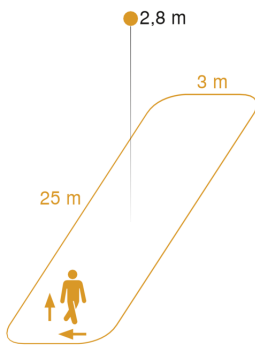

Hallway

V3.5 KNX - concealed black
EAN 4007841 082079
Article number 082079

Technical specifications

Mains power supply	30 V
Power consumption	0,7 W
Power supply, detail	KNX bus
With bus coupling	Yes
Sensor Technology	High frequency
Mounting height	2 – 4 m

Twilight setting TEACH	Yes
KNX functions	Comfort, Individual pyro evaluation, Basic light level function, HVAC output, Light output 4x, Presence output, Day / night function, Dewpoint, Logic gate, Humidity output, Temperature output
Interconnection	Yes
Type of interconnection	Master/master, Master/slave
Interconnection via	KNX bus
Rated current	30 mA

Detection Zone