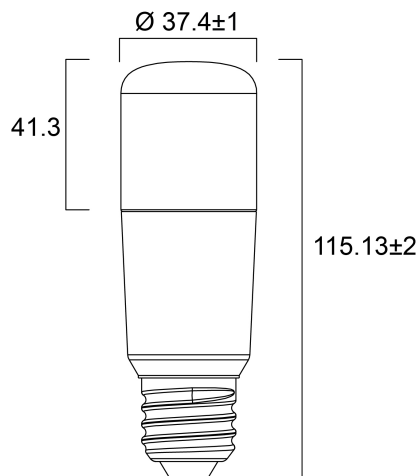

ToLEDo Stick V4 500LM 865 E27 SL

Code article 0029560

SYLVANIA

A bright, all-around lighting solution for living rooms, wall lights, ceiling lights, compact and decorative luminaires. Quick and easy replacement of compact fluorescent, halogen or incandescent lamp. 15,000H average rated life. 85% energy savings compared to incandescent. Last 50% longer and consume 45% less energy compared to compact fluorescent integrated lamps. Omni-directional light distribution. Non-dimmable.

Atouts techniques

Dimensions (mm)

Photométrie

ToLEDo Stick V4 500LM 865 E27 SL

Code article 0029560

SYLVANIA

Données générales

Nom du produit	ToLEDo Stick V4 500LM 865 E27 SL
Technologie	LED
Puissance (nominale) (W)	5.0
Cap/Base	E27
Fixture rating	Open
General application	Hospitality, Residential & Consumer
Operating temperature range (°C)	-20°C...+40°C
Performance ambient temperature Tq (°C)	25
ETIM Class	EC001959
Numéro virtuel FI	4740966
Warranty	3 ans

Durée de vie

Lifespan L70 B50	15000
Average life (Nominal) (h)	15000
Durée de vie moyenne (nominale) (h)	15000

Données physiques

Nominal Product Height (mm)	115
Nominal Product Diameter (mm)	37
Poids (kg)	0.034

ToLEDo Stick V4 500LM 865 E27 SL

Code article 0029560

SYLVANIA

Emballage

Product EAN number	5410288295602
Longueur simple de l'emballage (cm)	5.0
Largeur simple de l'emballage (cm)	5.0
Packaging single depth (cm)	12.3
DUN14 (inner)	15410288295609
Units per outer package	6
Packaging outer length / height (cm)	15.4
Packaging outer width (cm)	10.3
Packaging outer depth (cm)	13.7