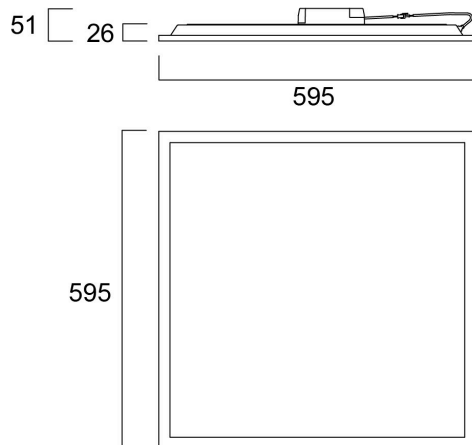

START Panel UGR19 600x600 3400lm 830

Code article 0044626

SYLVANIA

STARTTM

LED Panel with backlit technology, ideal for general indoor lighting applications such as breakout areas, offices and meeting rooms. Extruded aluminium frame, passive cooling. Low glaring UGR<19. RG0, 90 degree beam angle , optical system: PS diffuser with Prismatic finish. Light color temperature: 3000K Warm White, total system power: 27W , total fixture output: 3400lm, efficacy: 126 lm/W, Ra80 typical, LED chromacity: 3 step MacAdam ellipse (SDCM3), lifespan: 100,000 hours at 70% of the original output (L70B50), IR/UV free light source without heat radiation, operating voltage: 220-240V / 50-60Hz, low flicker, non dimmable driver, electrical protection: Class II. Degree of Protection: IP40/IP20, suitable for indoor environment only. Nominal size: 595x595mm, Loop in / loop out wiring, safety cables & quick connector included, 26mm nominal height, White color frame, weight: 1,87Kg.

Atouts techniques

Dimensions (mm)

Photométrie

Distance [m]	Cone diameter [m]	Beam angle [°]	Beam diameter [m]	Illuminance [lx]
0.5	1.00 0.98	90°	45.1"	6833
1.0	2.01 1.77	90°	45.1"	1703
1.5	3.01 2.66	90°	45.1"	726
2.0	4.01 3.54	90°	45.1"	406
2.5	5.02 4.42	90°	45.1"	261
3.0	6.02 5.31	90°	45.1"	161

Distance [m] Cone diameter [m] Illuminance [lx]
 — C2 - C180 (Half beam angle: 90.0°)
 — C90 - C270 (Half beam angle: 90.2°)

START Panel UGR19 600x600 3400lm 830

Code article 0044626

SYLVANIA

Données générales

Emballage

Product EAN number	5410288446264
Longueur simple de l'emballage (cm)	68.9
Largeur simple de l'emballage (cm)	3.8
Packaging single depth (cm)	60.5
DUN14 (inner)	15410288446261
Units per outer package	4
Packaging outer length / height (cm)	70.7
Packaging outer width (cm)	17.6
Packaging outer depth (cm)	62.6