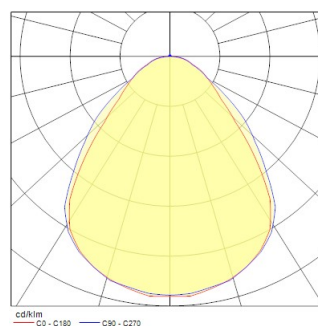

START Panel UGR19 600x600 3400lm 830

Code article 0044626

SYLVANIA

STARTTM

LED Panel with backlit technology, ideal for general indoor lighting applications such as breakout areas, offices and meeting rooms. Extruded aluminium frame, passive cooling. Low glaring UGR<19. RG0, 90 degree beam angle , optical system: PS diffuser with Prismatic finish. Light color temperature: 3000K Warm White, total system power: 27W , total fixture output: 3400lm, efficacy: 126 lm/W, Ra80 typical, LED chromacity: 3 step MacAdam ellipse (SDCM3), lifespan: 100,000 hours at 70% of the original output (L70B50), IR/UV free light source without heat radiation, operating voltage: 220-240V / 50-60Hz, low flicker, non dimmable driver, electrical protection: Class II. Degree of Protection: IP40/IP20, suitable for indoor environment only. Nominal size: 595x595mm, Loop in / loop out wiring, safety cables & quick connector included, 26mm nominal height, White color frame, weight: 1,87Kg.

Atouts techniques

Dimensions (mm)

Photométrie

Distance [m]	Cone diameter [m]	Beam angle [°]	Beam diameter [m]	Illuminance [lx]
0.5	1.00 0.98	90°	45.1"	6833
1.0	2.01 1.77	90°	45.1"	1703
1.5	3.01 2.66	90°	45.1"	726
2.0	4.01 3.54	90°	45.1"	406
2.5	5.02 4.42	90°	45.1"	261
3.0	6.02 5.31	90°	45.1"	161

Distance [m] Cone diameter [m] Illuminance [lx]
 — C2 - C180 (Half beam angle: 90.0°)
 — C90 - C270 (Half beam angle: 90.2°)

START Panel UGR19 600x600 3400lm 830

Code article 0044626

SYLVANIA

Données générales