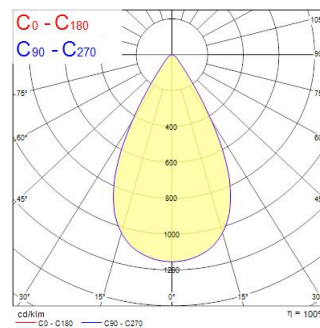

Photométrie