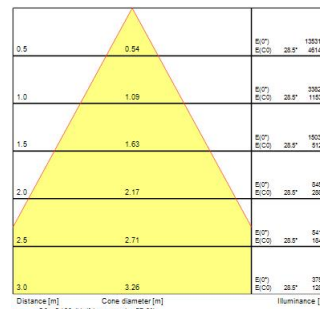

Photométrie