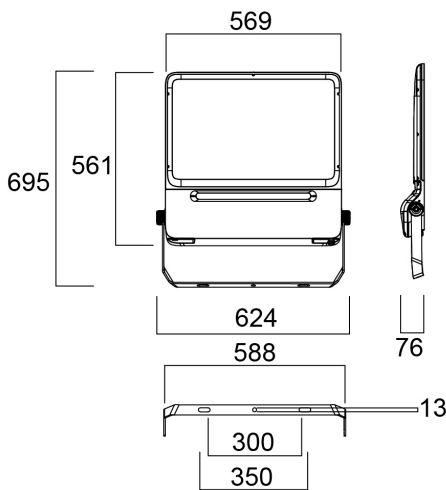

# Raiden IP66 30KLM 830 Symmetric Wide

Code article 2824016

Concord

Outdoor and indoor floodlight range with in house design, comes complete with 1m flying lead and adjustable bracket, aluminium housing, RAL 9022 - Pearl light grey, clear glass diffuser, IP66, IK08, Class I, 3000K, Non-dimming, 29300lm, 221W, 133lm/W, CRI80, Symmetric Wide beam angle 60°, 100000 hrs L90B50 lifespan, 561x569x76mm (LxWxH) dimensions, 12.5kg weight. Ball-impact-resistance according to DIN57710-13 VDE 0710 13/5.81, DIN 18032-3 only with the separate wire guard accessory fitted.

### Dimensions (mm)

## Données physiques

Housing colour	RAL 9022 - Pearl light grey
IP rating	IP66
IK rating	IK08
Longueur (mm)	561
Largeur (mm)	569
Nominal Product Height (mm)	76
Poids (kg)	12.5

## Emballage

Product EAN number	5025768240166
Longueur simple de l'emballage (cm)	63.0
Largeur simple de l'emballage (cm)	63.0
Packaging single depth (cm)	14.0
DUN14 (inner)	05025768240166
Units per outer package	1
Packaging outer length / height (cm)	63.0
Packaging outer width (cm)	63.0
Packaging outer depth (cm)	14.0