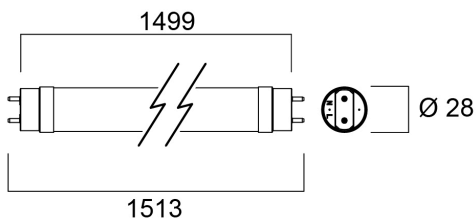

ToLED_o PLATINUM T8 CCG L1500 3250LM 865 100K RL

Artikelnummer 0030254

SYLVANIA

Energy efficient and affordable LED T8 solution to replace conventional fluorescent T8 lamps Omni-directional uniform light distribution thanks to glass tube construction design, same as traditional fluorescent T8 tubes High lumen package - 3330lm High lumen efficacy - 196 lm/W Switching cycles - 200,000X Average life 100,000 hours lifespan Lamp length - 1500mm Wide beam angle High power factor Suitable for general illumination in offices, supermarkets, department stores, train stations, petrol stations, parking lots and maintenance free applications Suitable for operation with magnetic ballast (CCG) and direct mains operation (AC 220-240V) 5-Year warranty

Technische Werte

Größe (mm)

Photometrie