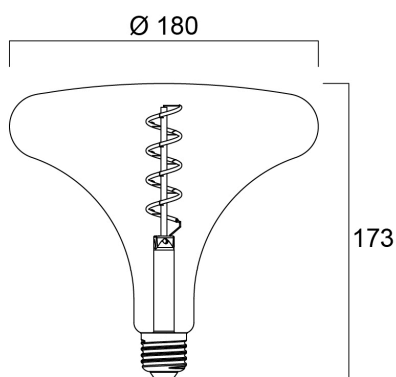

ToLEDo LifeStyle T180 BLK DIM 150LM E27 SL

Code article 0029983

SYLVANIA

New state-of-the-art designer lamps for decorative and hospitality applications
Unconventional design that looks good on both off and on
Flexible LED filament construction
Dimming functionality helps to vary lighting scene as lamps can be dimmed from 100% to 10% and reduce energy consumption
Low power - only 4W
Lumen output - 150lm
2000K colour temperature to create an intimate atmosphere
Good colour rendering - CRI 80
15,000 hours average rated life. Last 15 times longer than incandescent lamps
Perfectly complements Sylvania E27 SylPendant range available in brass, copper, white and black finish
Omni-directional light distribution
More than 100,000X switching cycles
3 years warranty

Atouts techniques

Dimensions (mm)

Photométrie

ToLEDo LifeStyle T180 BLK DIM 150LM E27 SL

Code article 0029983

SYLVANIA

Données générales

Nom du produit	ToLEDo LifeStyle T180 BLK DIM 150LM E27 SL
Technologie	LED
Puissance (nominale) (W)	4
Fixture rating	Open
General application	Hospitality
Operating temperature range (°C)	-20°C...+40°C
Performance ambient temperature Tq (°C)	25
ETIM Class	EC001959
Warranty	3 ans

Durée de vie

Lifespan L70 B50	15000
Average life (Nominal) (h)	15000
Durée de vie moyenne (nominale) (h)	15000

Données physiques

Longueur (mm)	173
Nominal Product Diameter (mm)	180
Poids (kg)	0.244

ToLEDo LifeStyle T180 BLK DIM 150LM E27 SL

Code article 0029983

SYLVANIA

Emballage

Product EAN number	5410288299839
Longueur simple de l'emballage (cm)	20.0
Largeur simple de l'emballage (cm)	20.0
Packaging single depth (cm)	19.0
DUN14 (inner)	15410288299836
Units per outer package	2
Packaging outer length / height (cm)	41.5
Packaging outer width (cm)	21.5
Packaging outer depth (cm)	21.0