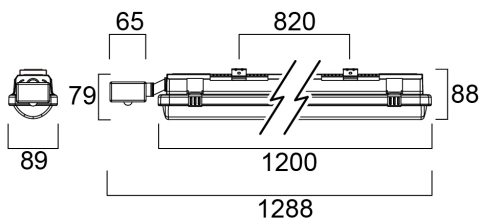

Technische Werte

Größe (mm)