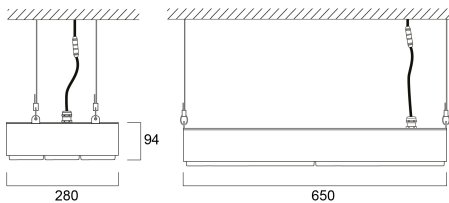

# KUBIXX 4000K 32KLM WIDE DALI

Code article 0062125

**SYLVANIA**

**PRO**<sup>TM</sup>

Logistics and Industry high bay luminaire with wide optics to provide homogenous light distribution for open space areas. 32200lumens, 188W, 171lm/W, 4000K, CRI80, wide beam optic, DALI-2 dimmable, 3 step MacAdam ellipse, grey finish (RAL7012), Class 1, 220-240V, IP65, IK06.

### Dimensions (mm)

## Données physiques

Housing colour	Grey
IP rating	IP65
IK rating	IK06
Diffuser material	PC Polycarbonate
Finition réflecteur	Not Applicable
Longueur (mm)	650
Largeur (mm)	280
Nominal Product Height (mm)	94
Poids (kg)	6.7

## Emballage

Product EAN number	5410288621258
Longueur simple de l'emballage (cm)	48.0
Largeur simple de l'emballage (cm)	32.0
Packaging single depth (cm)	26.0
DUN14 (inner)	05410288621258
Units per outer package	1
Packaging outer length / height (cm)	48.0
Packaging outer width (cm)	32.0
Packaging outer depth (cm)	26.0