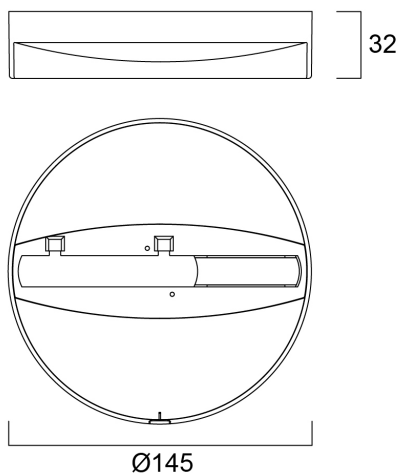

MONOPOINT L3 WHITE

Code article 3020010

Concord

Monopoint accessory, white, for surface mounting spotlights, ideal for retail, display, museum and gallery applications, suitable for use with all Concord/Lumiance spotlights with L3 track adaptor. Doesn't work with DALI.

Atouts techniques

Dimensions (mm)

Photométrie

MONOPOINT L3 WHITE

Code article 3020010

Concord

Données générales

Nom du produit	MONOPOINT L3 WHITE
Technologie	Non - Electrical Device
Type d'accessoire	Mounting
Montage	Ceiling surface mounting
Environment	Internal
General application	Museums & Galleries, Retail
ETIM Class	EC002556
Numéro virtuel SE	7437193
E-number Norway	3205320
Warranty	5 ans

Données optiques

Chromaticité réglable | N

Données physiques

IP rating	IP20
IK rating	IK02
Poids (kg)	0.15

Emballage

Product EAN number	8711971200109
Longueur simple de l'emballage (cm)	15.0
Largeur simple de l'emballage (cm)	15.0
Packaging single depth (cm)	4.0
Units per outer package	10
Packaging outer length / height (cm)	26.0
Packaging outer width (cm)	33.0
Packaging outer depth (cm)	16.0