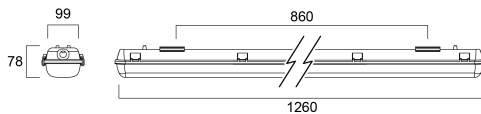

# SylProof ToLEDo T8 Twin 1200 IP65 3000Lm 840

Artikelnummer 0045883

**SYLVANIA**

YourHome™

Weatherproof luminaire delivered together with exchangeable ToLEDo T8 LED tubes. Easy to install with stainless steel fixing brackets for ceiling mounting. Polycarbonate housing and diffuser. 4000K; 39W; 3000lm; 77lm/W and 25,000 hours lifetime. IP65; IK08; Class I; 1260mm x 99mm x 78mm

### Größe (mm)

## Physikalische Daten

Gehäusefarbe	Grey
IP Schutzart	IP65
IK Schutzart	IK08
Diffusor	Transparent
Diffusormaterial	PC Polycarbonate
Länge (mm)	1260
Breite (mm)	99
Nominale Produkthöhe (mm)	78
Gewicht (kg)	1.69