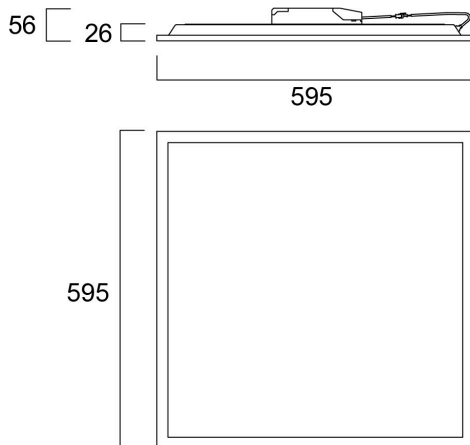

Atouts techniques

Dimensions (mm)