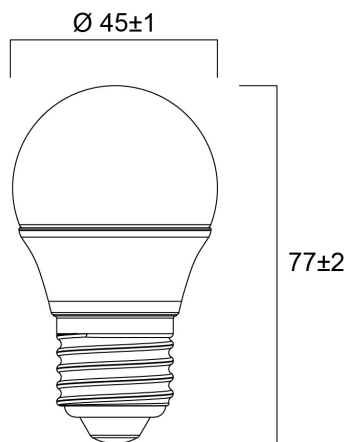

# ToLEDo BALL 470LM 840 E27 SL

Code article 0030868

**SYLVANIA**

Compact and elegant design  
Suitable replacement for halogen, incandescent and compact fluorescent lamps  
Instant light at the flick of a switch  
Uniform light distribution  
Good colour rendering (CRI 80)  
Perfect for hotels, restaurants, lobbies, corridors, stairwells, reception areas  
Lower maintenance costs  
15,000 hours average rated life

### Dimensions (mm)

## Données physiques

Housing colour	White
IP rating	IP20
Nominal Product Height (mm)	77
Nominal Product Diameter (mm)	45
Poids (kg)	0.017