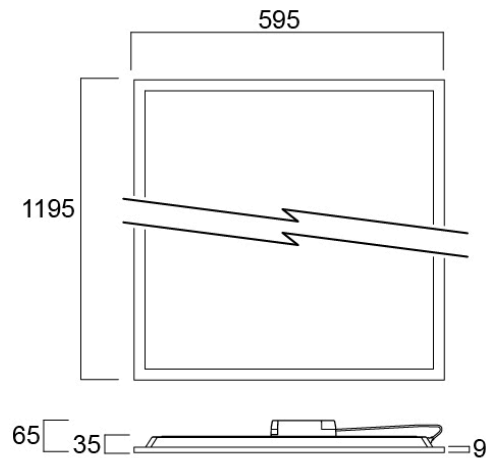

# START Panel UGR19 1200x600 5900Lm 840 LILO

Artikelnummer 0042202

**SYLVANIA**

START Panel is a range of backlit LED panels used in recessed ceilings. Ideal for general indoor applications such as corridors, breakrooms, offices and meeting rooms. Luminaire dimensions are compatible with common ceiling installation, and the shallow design makes it easy to install in low ceilings. 5900Lm; 58W; 102Lm/W; Drive current: 1250mA; Average lifespan: 100.000Hrs; 4000K; CRI 80; Glare control <19; IK03; IP40 (from the front); SDCM<3; Class II; Loop in loop out connector for quick installation.

## Technische Werte

### Größe (mm)

## Physikalische Daten

Gehäusefarbe	RAL 9003 - Signal white
IP Schutzart	IP40/20
IK Schutzart	IK03
Diffusor	Prismatic
Diffusormaterial	Other
Länge (mm)	1195
Breite (mm)	595
Nominale Produkthöhe (mm)	35
Gewicht (kg)	4.81