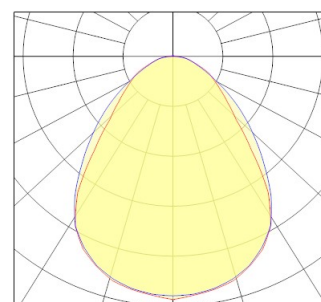

Photometrie

Distance [m]	Cone diameter [m]	Beam angle [°]	Beam diameter [m]	Illuminance [lx]
0.5	0.88 0.94	80°	44.3"	7401
		80°	44.3"	1337
		80°	44.3"	1986
1.0	1.88 1.65	80°	44.3"	1880
		80°	44.3"	334
		80°	44.3"	411
1.5	2.88 2.52	80°	44.3"	822
		80°	44.3"	149
		80°	44.3"	188
2.0	3.88 3.36	80°	44.3"	480
		80°	44.3"	84
		80°	44.3"	104
2.5	4.88 4.20	80°	44.3"	296
		80°	44.3"	53
		80°	44.3"	67
3.0	5.88 5.03	80°	44.3"	209
		80°	44.3"	37
		80°	44.3"	46