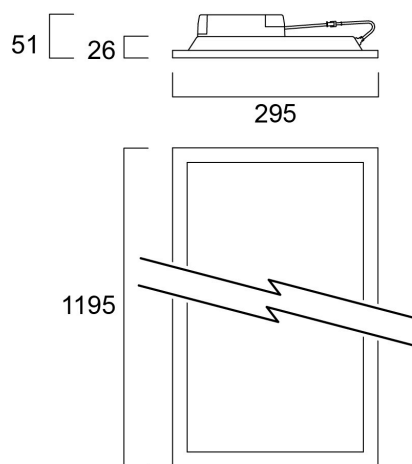

Technische Werte

Größe (mm)