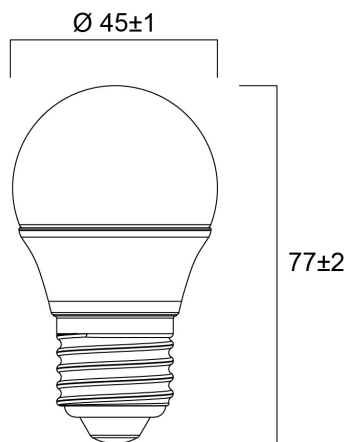

ToLEDo BALL 250LM 827 E27 SL

Code article 0030862

SYLVANIA

Compact and elegant design
Suitable replacement for halogen, incandescent and compact fluorescent lamps
Instant light at the flick of a switch
Uniform light distribution
Good colour rendering (CRI 80)
Perfect for hotels, restaurants, lobbies, corridors, stairwells, reception areas
Lower maintenance costs
15,000 hours average rated life

Atouts techniques

Dimensions (mm)

Photométrie

ToLEDo BALL 250LM 827 E27 SL

Code article 0030862

SYLVANIA

Données générales

Nom du produit	ToLEDo BALL 250LM 827 E27 SL
Technologie	LED
Lamp shape	Pear-shape
Cap/Base	E27
Lamp finish	Opal
Built in presence detector	NONE
Fixture rating	Open
General application	Residential & Consumer
Virtual assistant compatibility	N/A
ETIM Class	EC001959
Numéro virtuel FI	4741281
Warranty	3 ans

Durée de vie

Lifespan L70 B50	15000
------------------	-------

Données physiques

Housing colour	White
IP rating	IP20
Nominal Product Height (mm)	77
Nominal Product Diameter (mm)	45
Poids (kg)	0.017

ToLEDo BALL 250LM 827 E27 SL

Code article 0030862

SYLVANIA

Emballage

Product EAN number	5410288308623
Longueur simple de l'emballage (cm)	5.0
Largeur simple de l'emballage (cm)	5.0
Packaging single depth (cm)	9.5
DUN14 (inner)	15410288308620
Units per outer package	6
Packaging outer length / height (cm)	15.8
Packaging outer width (cm)	10.7
Packaging outer depth (cm)	10.7