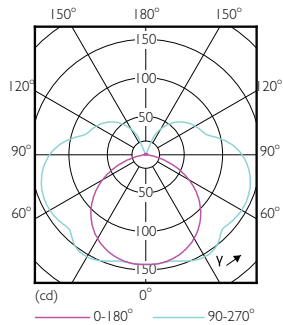

## Abmessungsskizzen

Product	D	C
CorePro LEDlinear ND 7.5-60W R7S 78mm830	29 mm	78 mm

## Photometrische Daten

Spectral Power Distribution Colour - CorePro LEDlinear ND 7.5-60W R7S 78mm830

Accent Lighting Spots - CorePro LEDlinear ND 7.5-60W R7S 78mm830

## Photometrische Daten

Light Distribution Diagram - CorePro LEDlinear ND 7.5-60W R7S 78mm830