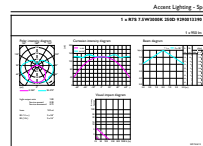

Photometrische Daten

Spectral Power Distribution Colour - CorePro LEDlinear ND 7.5-60W R7S 78mm830

Accent Lighting Spots - CorePro LEDlinear ND 7.5-60W R7S 78mm830