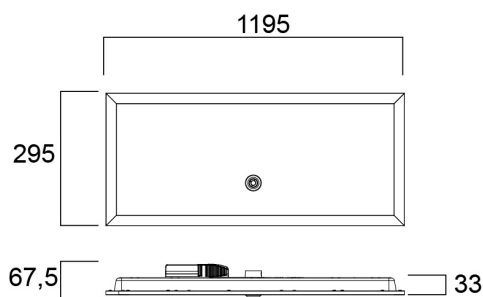

START Panel UGR19 1200x300 3800Lm 840 SSA02

Codice n. 0042395

SYLVANIA

STARTTM

START Panel is a range of backlit LED panels used in recessed ceilings. Ideal for general indoor applications such as corridors, breakrooms, offices and meeting rooms. Luminaire dimensions are compatible with common ceiling installation, and the shallow design makes it easy to install in low ceilings. Tp(b) rated diffuser that may not burn at a speed of more than 50mm per minute. 3800Lm; 36W; 106Lm/W; Drive current: 750mA; Average lifespan: 100.000Hrs; 4000K; CRI 80; Glare control <19; IK03; IP40 (from the front); SDCM<3; Class II; SylSmart Connected (SSA) enabled.

Dati tecnici

Dimensioni (mm)

Fotometrie

0.5	0.83 0.91	E171 E1C60 38° E1C90 42°	755 1743 1551
1.0	1.65 1.82	E171 E1C60 38° E1C90 42°	1390 435 354
1.5	2.48 2.73	E171 E1C60 38° E1C90 42°	540 194 171
2.0	3.31 3.64	E171 E1C60 38° E1C90 42°	472 159 98
2.5	4.14 4.55	E171 E1C60 38° E1C90 42°	302 71 61
3.0	4.96 5.46	E171 E1C60 38° E1C90 42°	210 48 43

Distance [m] Cone diameter [m] Illuminance [lx]

— C0 - C180 (Half beam angle: 84.9°) — C90 - C270 (Half beam angle: 79.2°)

START Panel UGR19 1200x300 3800Lm 840 SSA02

Codice n. 0042395

SYLVANIA

Dati generali

Dati di imballo

Codice EAN prodotto	5410288423951
Lunghezza/altezza imballo singolo (cm)	39.5
Larghezza imballo singolo (cm)	123.5
Profondità imballo interno (cm) (singolo)	8.5
DUN14_2	15410288423958
Quantità per imballo esterno	2
Lunghezza/ Altezza imballo esterno (cm)	125.0
Packaging outer width (cm)	19.0
Profondità imballo esterno (cm)	41.5