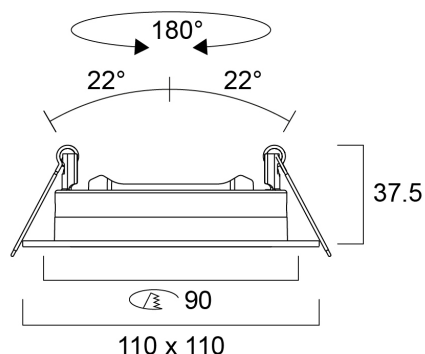

# LUDOSPOT 50 HOUSING SQUARE 110MM TILT WHT BLK

Artikelnummer 0005317

**SYLVANIA**

**PRO**<sup>TM</sup>

Recessed housing to use with Ludospot Integrated LED module 50mm - LED module not included. Die-cast aluminium body, square bezel with black reflector, horizontally adjustable 180° with cardanic system, vertical tilt 22°, IP20 degree of protection, white color RAL9016, outer dimensions without LED module: 110x110x38mm, cut-out Ø90mm. Suitable for internal environment only.

### Größe (mm)

### Photometrie

Distance [m]	Cone diameter [m]	Beam diameter [m]	Illuminance [lx]
0.5	0.16	Ø171 Ø221	11501 8883
1.0	0.32	Ø342 Ø442	2875 1921
1.5	0.48	Ø513 Ø673	1278 819
2.0	0.65	Ø684 Ø904	719 545
2.5	0.81	Ø855 Ø1135	480 353
3.0	0.97	Ø1026 Ø1366	319 235

## Physikalische Daten

Gehäusefarbe	RAL 9017 - Traffic black
IP Schutzart	IP20
IK Schutzart	IK03
Länge (mm)	110
Breite (mm)	110
Gewicht (kg)	0.2