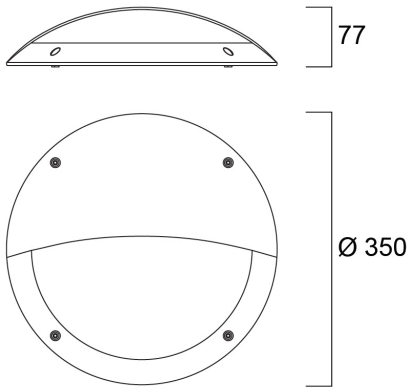

# START SURFACE IP66 350MM EYELID BLK

Artikelnummer 0049033

**SYLVANIA**

**START**<sup>TM</sup>

Eyelid accessory for Start Surface IP66 350mm diameter - black colour

### Größe (mm)

### Photometrie

Distance [m]	Cone diameter [m]	Beam diameter [m]	Beam angle [°]	Illuminance [lx]
0.5	1.48	0.50	90°	1421
1.0	2.96	1.00	90°	355
1.5	4.43	1.50	90°	156
2.0	5.91	2.00	90°	89
2.5	7.38	2.50	90°	57
3.0	8.86	3.00	90°	39

Distance [m] Cone diameter [m]  
 — C0 - C180 (Half beam angle: 111.8°) Illuminance [lx]