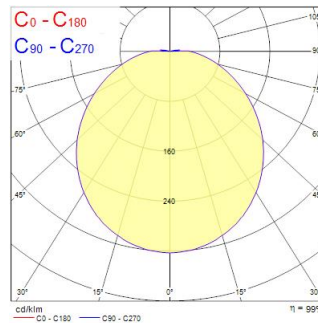

## Technische Werte

### Größe (mm)

### Photometrie

Distance [m]	Cone diameter [m]	Beam diameter [m]	Beam angle [°]	Illuminance [lx]
0.5	1.48	0.50	90°	1421
1.0	2.96	1.00	90°	355
1.5	4.43	1.50	90°	156
2.0	5.91	2.00	90°	89
2.5	7.38	2.50	90°	57
3.0	8.86	3.00	90°	39

Distance [m] Cone diameter [m]  
 — C0 - C180 (Half beam angle: 111.8°) Illuminance [lx]