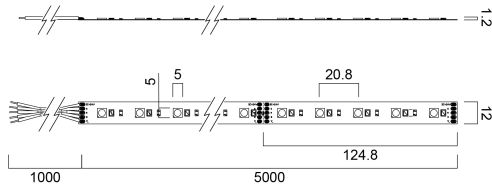

Atouts techniques

Dimensions (mm)