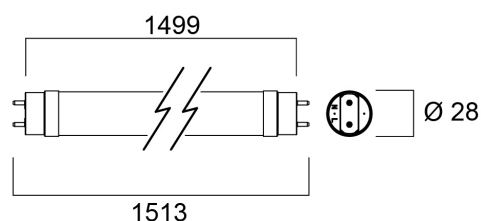

# ToLED<sub>o</sub> PLATINUM T8 CCG L1500 3250LM 865 100K RL

Code article 0030254

**SYLVANIA**

Energy efficient and affordable LED T8 solution to replace conventional fluorescent T8 lamps Omni-directional uniform light distribution thanks to glass tube construction design, same as traditional fluorescent T8 tubes High lumen package - 3330lm High lumen efficacy - 196 lm/W Switching cycles - 200,000X Average life 100,000 hours lifespan Lamp length - 1500mm Wide beam angle High power factor Suitable for general illumination in offices, supermarkets, department stores, train stations, petrol stations, parking lots and maintenance free applications Suitable for operation with magnetic ballast (CCG) and direct mains operation (AC 220-240V) 5-Year warranty

### Dimensions (mm)

## Données physiques

IP rating	IP20
Longueur (mm)	1499
Nominal Product Diameter (mm)	28
Poids (kg)	0.22

## Emballage

Product EAN number	5410288302546
Longueur simple de l'emballage (cm)	155.0
Largeur simple de l'emballage (cm)	2.9
Packaging single depth (cm)	2.9
DUN14 (inner)	15410288302543
Units per outer package	10
Packaging outer length / height (cm)	161.0
Packaging outer width (cm)	22.0
Packaging outer depth (cm)	10.3