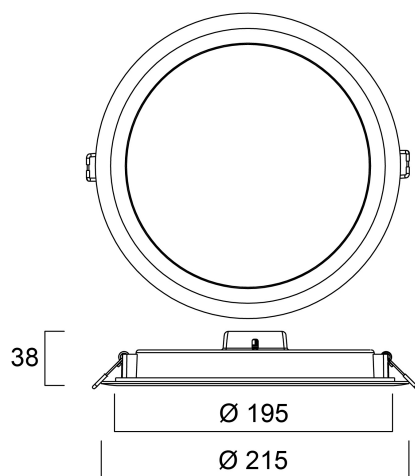

### Größe (mm)

### Photometrie

Distance [m]	Cone diameter [m]	Beam angle [°]	Beam diameter [m]	Illuminance [lx]
0.5	1.55	57.2°	1.74	139
1.0	3.10	57.2°	3.47	39
1.5	4.66	57.2°	5.19	19
2.0	6.21	57.2°	6.91	9
2.5	7.76	57.2°	8.64	5
3.0	9.31	57.2°	10.36	3

Distance [m] Cone diameter [m]  
C0 - C180 (Half beam angle: 114.4°)