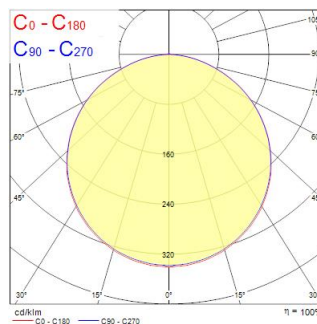

Photometrie

Distance [m]	Cone diameter [m]	Beam angle [°]	Beam diameter [m]	Illuminance [lx]
0.5	1.55	57.2°	1.74	139
1.0	3.10	57.2°	3.47	39
1.5	4.66	57.2°	5.19	19
2.0	6.21	57.2°	6.91	9
2.5	7.76	57.2°	8.64	5
3.0	9.31	57.2°	10.36	3

Distance [m] Cone diameter [m]
C0 - C180 (Half beam angle: 114.4°)