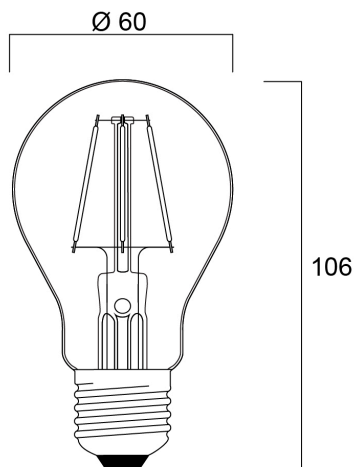

ToLEDo Retro Chroma A60 Green E27 SL

Code article 0086309

SYLVANIA

- Each LED filament is coated with a unique coloured fluorescent phosphor creating the most intense and saturated colours on the market, - Clear outer A60 bulb ensuring no light losses due to absorption by painted glass bulbs, ensuring high lumen output, - Full glass construction with no external lacquer coating to peel or scratch off when used outdoors, ensuring long-life colour, - IP54 water/dust/dirt resistant

Atouts techniques

Dimensions (mm)

Photométrie

ToLEDo Retro Chroma A60 Green E27 SL

Code article 0086309

SYLVANIA

Données générales

Nom du produit	ToLEDo Retro Chroma A60 Green E27 SL
Technologie	LED
Lamp shape	Pear-shape
Cap/Base	E27
Lamp finish	Clear
Fixture rating	Open
General application	SPG
ETIM Class	EC001959
Numéro virtuel FI	4741156
Warranty	2 ans

Durée de vie

Durée de vie moyenne (nominale) (h)	6000
-------------------------------------	------

Données physiques

IP rating	IP54
Nominal Product Height (mm)	106
Nominal Product Diameter (mm)	60
Poids (kg)	0.028

Emballage

Product EAN number	5410288863092
Longueur simple de l'emballage (cm)	6.2
Largeur simple de l'emballage (cm)	6.1
Packaging single depth (cm)	11.2
DUN14 (inner)	15410288863099
Units per inner package	6
Packaging inner length / height (cm)	19.6
Packaging inner width (cm)	13.4
Packaging inner depth (cm)	12.2
DUN14 (outer)	25410288863096
Units per outer package	6
Packaging outer length / height (cm)	19.6
Packaging outer width (cm)	13.5
Packaging outer depth (cm)	12.2