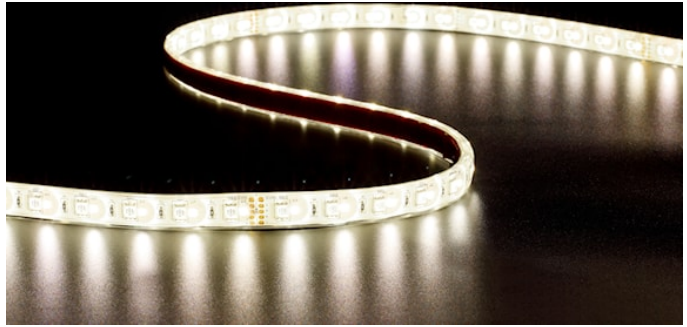

START FLEX IP67 RGBW

Code article 0068124

SYLVANIA

PRO^{TM}