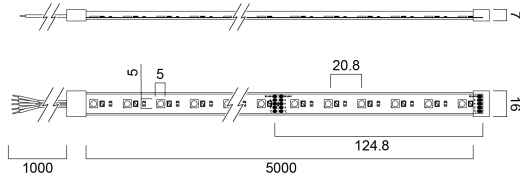

Atouts techniques

Dimensions (mm)