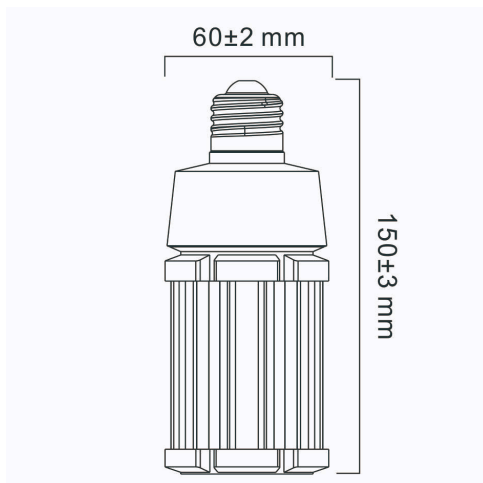

ToLEDo Performer T60 2300LM 840 E27 SL

Code article 0028369

SYLVANIA

Direct retrofit replacement for high-pressure mercury vapor lamps (HPMV) 50,000 hours average rated lifetime Up to 78% energy saving compared to the standard high-pressure mercury vapor lamps Mercury-free solution Lower maintenance cost High lumen efficacy Dual operating mode – compatible with HPMV magnetic ballast and also, suitable for AC direct mains 120-240V operation High surge voltage protection: 4kV Suitable for both open and enclosed luminaires Wide light distribution High switching cycles – 200,000X High colour rendering – CRI80 Minimum and maximum operating temperature: -30°C to 50°C

Atouts techniques

Dimensions (mm)

Photométrie

ToLEDo Performer T60 2300LM 840 E27 SL

Code article 0028369

SYLVANIA

Données générales

Nom du produit	ToLEDo Performer T60 2300LM 840 E27 SL
Technologie	LED
Puissance (nominale) (W)	18
Lamp shape	Other
Cap/Base	E27
Lamp finish	Clear
Built in presence detector	NONE
Fixture rating	Open
General application	Logistics & Industry
Operating temperature range (°C)	-20°C...+50°C
Performance ambient temperature Tq (°C)	25
Virtual assistant compatibility	N/A
ETIM Class	EC001959
Numéro virtuel FI	4844489
Warranty	5 ans

Durée de vie

Lifespan L70 B50	50000
Average life (Nominal) (h)	50000
Durée de vie moyenne (nominale) (h)	50000

Données physiques

Housing colour	White
IP rating	IP20
Longueur (mm)	150
Nominal Product Diameter (mm)	60
Poids (kg)	0.312

ToLEDo Performer T60 2300LM 840 E27 SL

Code article 0028369

SYLVANIA

Emballage

Product EAN number	5410288283692
Longueur simple de l'emballage (cm)	7.3
Largeur simple de l'emballage (cm)	7.3
Packaging single depth (cm)	22.5
DUN14 (inner)	15410288283699
Units per outer package	6
Packaging outer length / height (cm)	23.6
Packaging outer width (cm)	16.4
Packaging outer depth (cm)	24.6