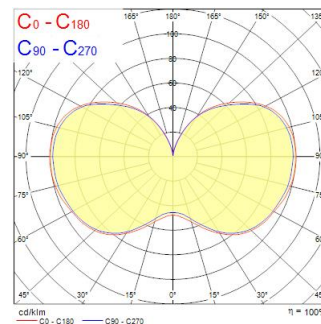

ToLEDo Performer T60 2300LM 840 E27 SL

Code article 0028369

SYLVANIA

Direct retrofit replacement for high-pressure mercury vapor lamps (HPMV) 50,000 hours average rated lifetime Up to 78% energy saving compared to the standard high-pressure mercury vapor lamps Mercury-free solution Lower maintenance cost High lumen efficacy Dual operating mode – compatible with HPMV magnetic ballast and also, suitable for AC direct mains 120-240V operation High surge voltage protection: 4kV Suitable for both open and enclosed luminaires Wide light distribution High switching cycles – 200,000X High colour rendering – CRI80 Minimum and maximum operating temperature: -30°C to 50°C

Atouts techniques

Dimensions (mm)

Photométrie

ToLEDo Performer T60 2300LM 840 E27 SL

Code article 0028369

SYLVANIA

Données générales

Nom du produit	ToLEDo Performer T60 2300LM 840 E27 SL
Technologie	LED
Puissance (nominale) (W)	18
Lamp shape	Other
Cap/Base	E27
Lamp finish	Clear
Built in presence detector	NONE
Fixture rating	Open
General application	Logistics & Industry
Operating temperature range (°C)	-20°C...+50°C
Performance ambient temperature Tq (°C)	25
Virtual assistant compatibility	N/A
ETIM Class	EC001959
Numéro virtuel FI	4844489
Warranty	5 ans

Données optiques

Useful luminous flux (Φ_{use})	2300
Flux lumineux utile (nominal) (lm)	2300
Température de couleur (K)	4000
Couleur de lumière	Cool White
IRC (Ra)	80
Colour Variation Initial (SDCM)	SDCM6
Photobiological Risk Group	RG1
Maintien du flux à la fin de la durée de vie nominale (lm)	70

Durée de vie

Lifespan L70 B50	50000
Average life (Nominal) (h)	50000
Durée de vie moyenne (nominale) (h)	50000

Données physiques

Housing colour	White
IP rating	IP20
Longueur (mm)	150
Nominal Product Diameter (mm)	60
Poids (kg)	0.312